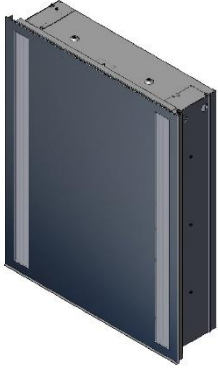

SIDLER® SideLight

	(4000K)	(3000K)
Model#	1.912.000	1.912.003
Model	SL 47 1/4"	SL 47 1/4"

Including:

- LED Side Lighting 46W, dimmable with a 1-10V low voltage dimmer switch
- 3440 Lumen (4000K) / 3280 Lumen (3000K)
- Silverlasting™ mirror door
- Gliding mirror door
- Build in Outlet and USB
- Mirrored interior
- 4 glass shelves
- Patented shelf adjustment system
- Cosmetic Box
- Anodized aluminum