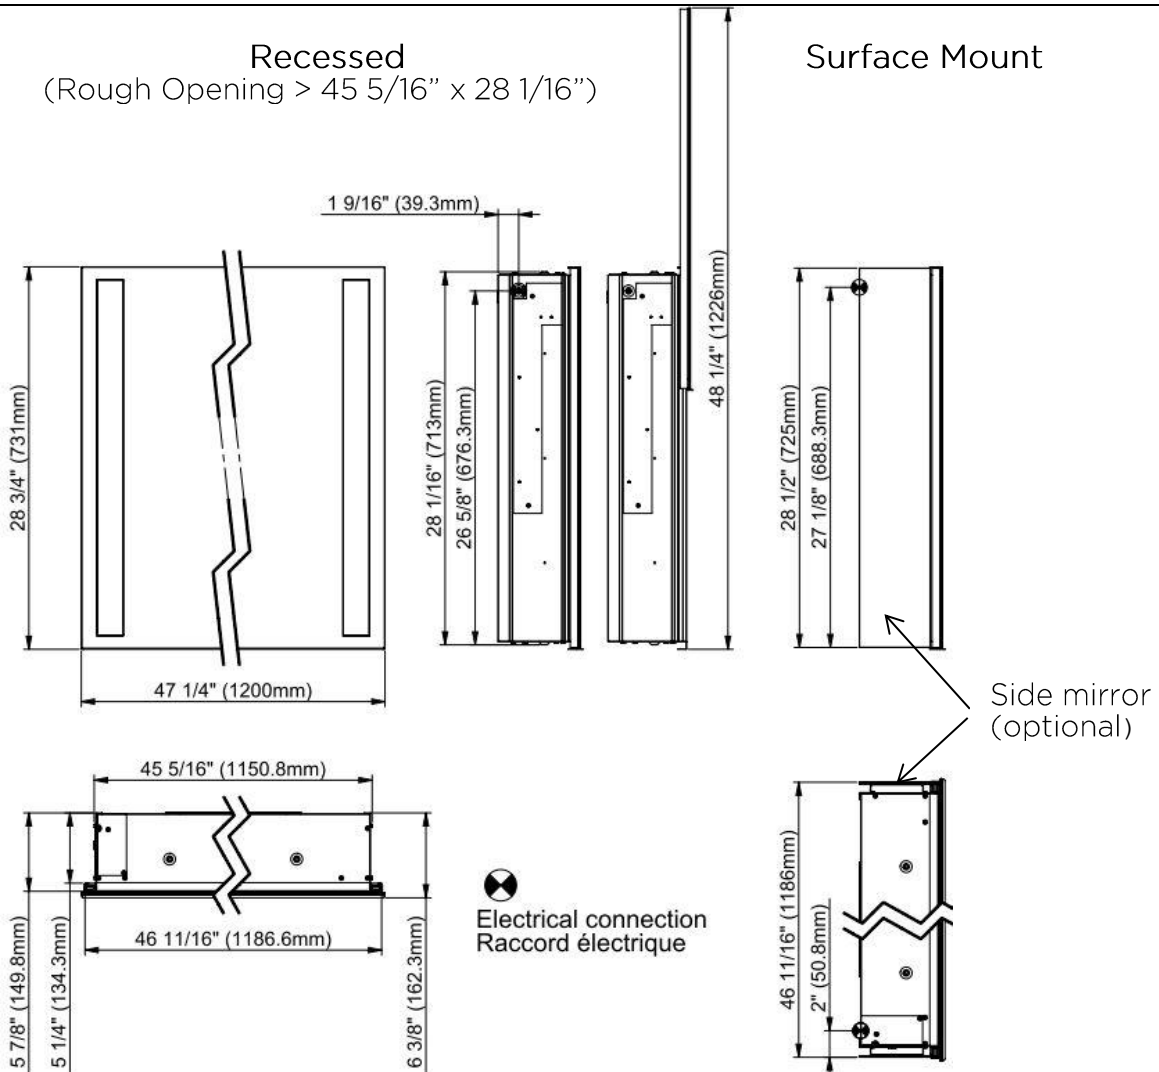

SIDLER® SideLight

	(4000K)	(3000K)
Model#	1.912.000	1.912.003
Model	SL 47 1/4"	SL 47 1/4"

Including:

- LED Side Lighting 46W, dimmable with a 1-10V low voltage dimmer switch
- 3440 Lumen (4000K) / 3280 Lumen (3000K)
- Silverlasting™ mirror door
- Gliding mirror door
- Build in Outlet and USB
- Mirrored interior
- 4 glass shelves
- Patented shelf adjustment system
- Cosmetic Box
- Anodized aluminum