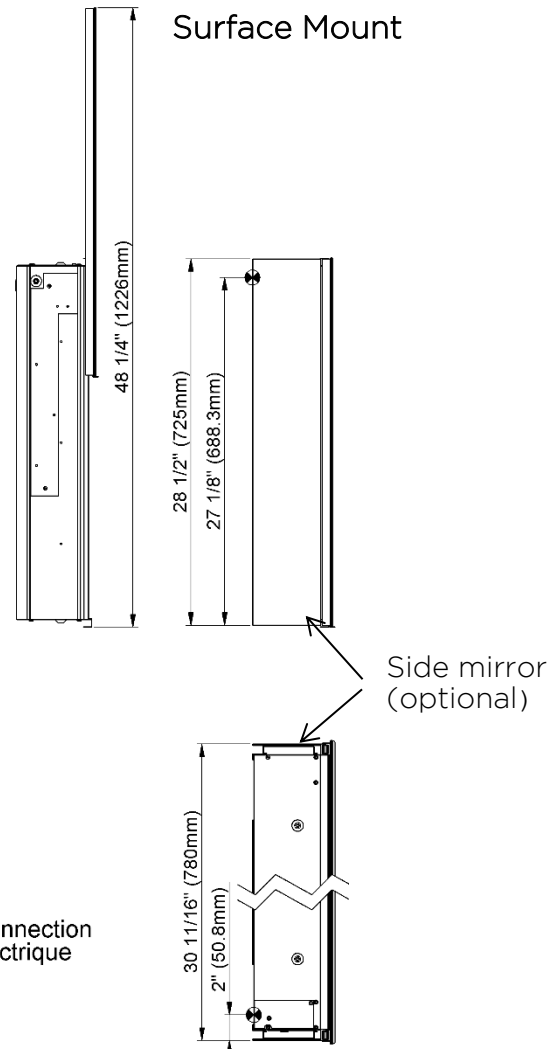

SIDLER® SideLight

	(4000K)	(3000K)
Model#	1.908.000	1.908.003
Model	SL 31 1/4"	SL 31 1/4"

Including:

- LED Side Lighting 46W, dimmable with a 1-10V low voltage dimmer switch
- 3440 Lumen (4000K) / 3280 Lumen (3000K)
- Silverlasting™ mirror door
- Gliding mirror door
- Build in Outlet and USB
- Mirrored interior
- 2 glass shelves
- Patented shelf adjustment system
- Cosmetic Box
- Anodized aluminum

Recessed
(Rough Opening > 29 5/16" x 28 1/16")

Surface Mount

7626 Winston Street
Burnaby, BC V5A 2H4
CANADA

Phone: 604 415 2422
Toll Free: 888 415 2422
Fax: 604 415 2433

info@sidler-international.com
www.sidler-international.com