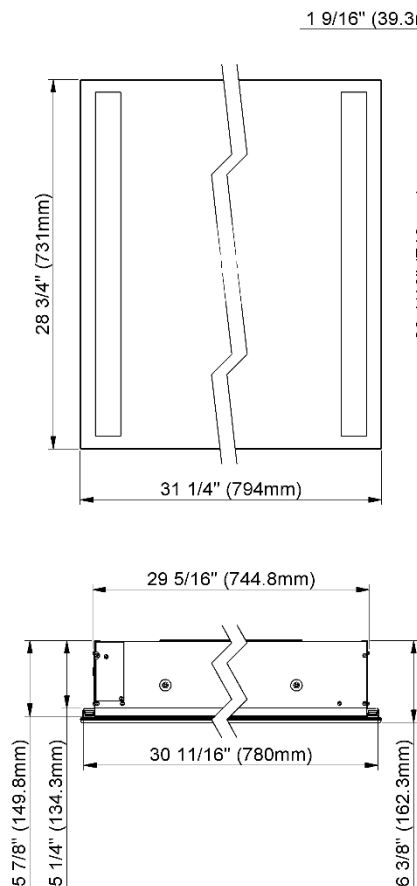

SIDLER® SideLight

	(4000K)	(3000K)
Model#	1.908.000	1.908.003
Model	SL 31 1/4"	SL 31 1/4"

Including:

- LED Side Lighting 46W, dimmable with a 1-10V low voltage dimmer switch
- 3440 Lumen (4000K) / 3280 Lumen (3000K)
- Silverlasting™ mirror door
- Gliding mirror door
- Build in Outlet and USB
- Mirrored interior
- 2 glass shelves
- Patented shelf adjustment system
- Cosmetic Box
- Anodized aluminum

Recessed
(Rough Opening > 29 5/16" x 28 1/16")

Surface Mount

7626 Winston Street
Burnaby, BC V5A 2H4
CANADA

Phone: 604 415 2422
Toll Free: 888 415 2422
Fax: 604 415 2433

info@sidler-international.com
www.sidler-international.com