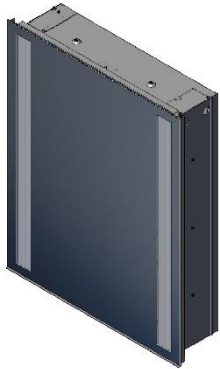

SIDLER® SideLight

	(4000K)	(3000K)
Model#	1.908.000	1.908.003
Model	SL 31 1/4"	SL 31 1/4"

Including:

- LED Side Lighting 46W, dimmable with a 1-10V low voltage dimmer switch
- 3440 Lumen (4000K) / 3280 Lumen (3000K)
- Silverlasting™ mirror door
- Gliding mirror door
- Build in Outlet and USB
- Mirrored interior
- 2 glass shelves
- Patented shelf adjustment system
- Cosmetic Box
- Anodized aluminum

Recessed
(Rough Opening > 29 5/16" x 28 1/16")

Surface Mount

7626 Winston Street
Burnaby, BC V5A 2H4
CANADA

Phone: 604 415 2422
Toll Free: 888 415 2422
Fax: 604 415 2433

info@sidler-international.com
www.sidler-international.com