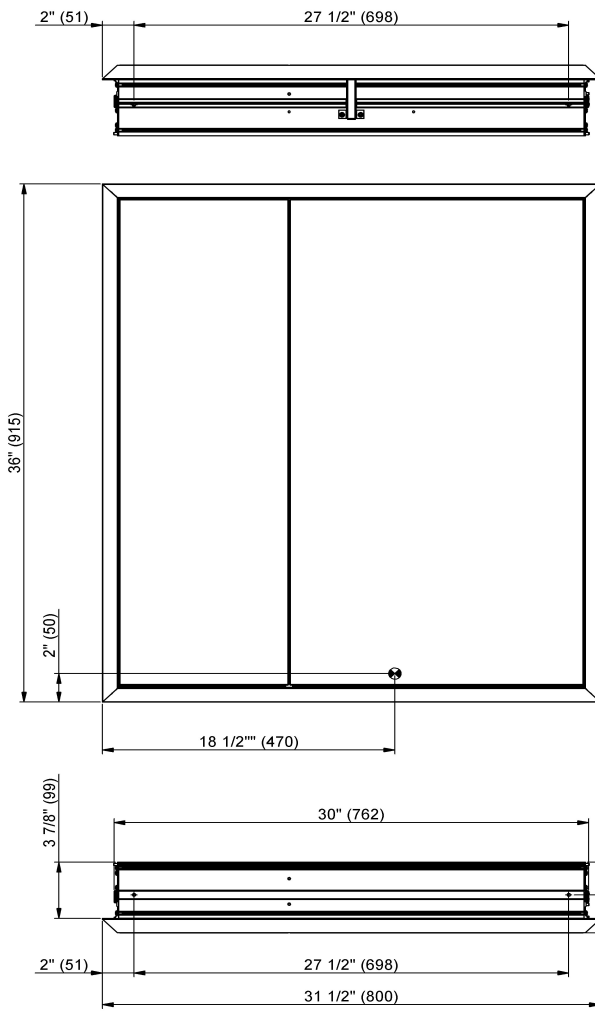

Quadro

1.1008.023 - Double door cabinet, **right assymetrical**
W31-1/2" x H36" x D4" 3000K LED light

1.1008.024 - Double door cabinet, **right assymetrical**
W31-1/2" x H36" x D4" 4000K LED light

Features

- Night light function
- LED perimeter lighting 56W, dimmable with 0-10V low voltage dimmer switch
- 5250 Lumens
- Double sided, Silverlasting™ mirror door
- Built in GFCI outlets and USB ports
- Mirrored interior back wall
- 3 adjustable glass shelves
- Patented shelve adjusting system
- Cosmetic box
- Magnifying mirror
- Anodized aluminum
- Blum hinges with integrated soft close
- Chrome handle

Rough opening

W 30" x H 34-5/8" x D 4"

Option

- 1.1008.999 - Surface mount kit including mirrored side panels and bottom cover bracket

7626 Winston Street
Burnaby, BC V5A 2H4
CANADA

Phone: 604 415 2422
Toll Free: 888 415 2422
Fax: 604 415 2433