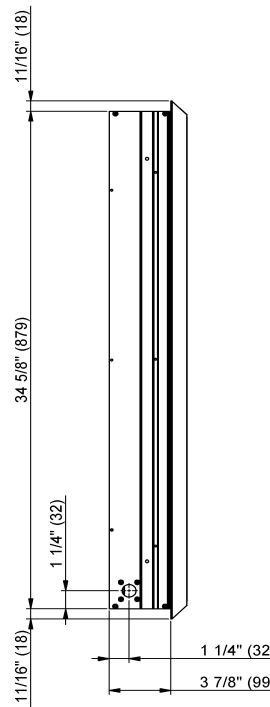

Quadro

1.1008.023 - Double door cabinet, **right assymetrical**
W31-1/2" x H36" x D4" 3000K LED light

1.1008.024 - Double door cabinet, **right assymetrical**
W31-1/2" x H36" x D4" 4000K LED light

Features

- Night light function
- LED perimeter lighting 56W, dimmable with 0-10V low voltage dimmer switch
- 5250 Lumens
- Double sided, Silverlasting™ mirror door
- Built in GFCI outlets and USB ports
- Mirrored interior back wall
- 3 adjustable glass shelves
- Patented shelve adjusting system
- Cosmetic box
- Magnifying mirror
- Anodized aluminum
- Blum hinges with integrated soft close
- Chrome handle

Rough opening

W 30" x H 34-5/8" x D 4"

Option

- 1.1008.999 - Surface mount kit including mirrored side panels and bottom cover bracket

7626 Winston Street
Burnaby, BC V5A 2H4
CANADA

Phone: 604 415 2422
Toll Free: 888 415 2422
Fax: 604 415 2433