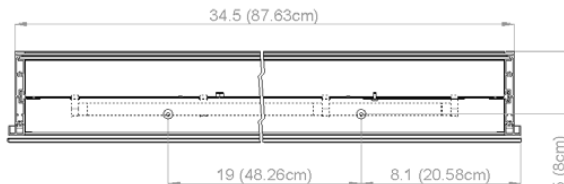

Diamando

Mirror cabinet
de toilette

DM 2/35 1/4" AS L LED-MB
SIDLER No.: 1.479.010

SIDLER International Ltd.
Made in Switzerland
Vancouver, BC
www.sidler-international.com

 Electrical connection
Raccord électrique

 Socket
Prise de courant

Fastening hole below
Trous de fixation en bas

Fastening hole above
Trous de fixation en au-dessus

Aluminium case
LED Strip 26 watt
self-ballasted lamp
2 sockets
6 adjustable glass trays
1 cosmetic box, 1 cosmetic mirror

Boîtier en aluminium
LED bande 26 Watt
Self électronique
2 prises
6 tablettes en verre réglables
1 cassette de beauté, 1 miroir grossissant

Electrical installation shall be performed
by a qualified licensed electrician
Des installations électriques doivent être faites
par un électricien qualifié avec une licence

Rough opening : 30.75 x 34.5

The dimensions in centimetres/inches go with the reservation of the factory tolerance, later modifications if necessary as well as further possibilities of installation. The responsibility for consequences of incorrect and incomplete dimensions is out of question.