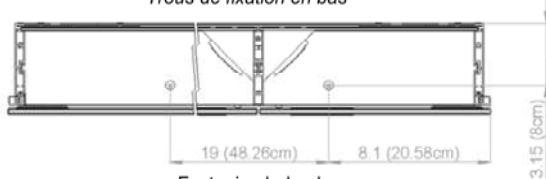

Diamando

Mirror cabinet
de toilette

DM 2/35 1/4" AS L LED-MB
SIDLER No.: 1.479.010

SIDLER International Ltd.
Made in Switzerland
Vancouver, BC
www.sidler-international.com

 Electrical connection
Raccord électrique

 Socket
Prise de courant

Fastening hole below
Trous de fixation en bas

Fastening hole above
Trous de fixation en au-dessus

Aluminium case
LED Strip 26 watt
self-ballasted lamp
2 sockets
6 adjustable glass trays
1 cosmetic box, 1 cosmetic mirror

Boîtier en aluminium
LED bande 26 Watt
Self électronique
2 prises
6 tablettes en verre réglables
1 cassette de beauté, 1 miroir grossissant

Electrical installation shall be performed
by a qualified licensed electrician
Des installations électriques doivent être faites
par un électricien qualifié avec une licence

Rough opening : 30.75 x 34.5

The dimensions in centimetres/inches go with the reservation of the factory tolerance, later modifications if necessary as well as further possibilities of installation. The responsibility for consequences of incorrect and incomplete dimensions is out of question.