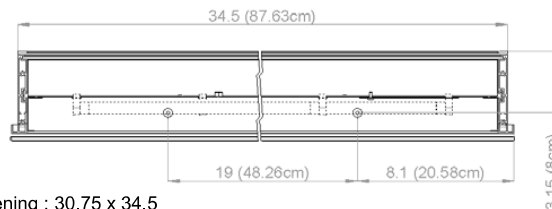

Diamando

Mirror cabinet
de toilette

DM 2/35 1/4" LED-MB
SIDLER No.: 1.479.000

SIDLER International Ltd.
Made in Switzerland
Vacouver, BC
www.sidler-international.com

Fastening hole below
Trous de fixation en bas

Fastening hole above
Trous de fixation en au-dessus

Aluminium case
LED Strip 26 watt
self-ballasted lamp
2 sockets
6 adjustable glass trays
1 cosmetic box, 1 cosmetic mirror

Boîtier en aluminium
LED bande 26 Watt
Self électronique
2 prises
6 tablettes en verre réglables
1 cassette de beauté, 1 miroir grossissant

The dimensions in centimetres/inches go with the reservation of the factory tolerance, later modifications if necessary as well as further possibilities of installation. The responsibility for consequences of incorrect and incomplete dimensions is out of question.