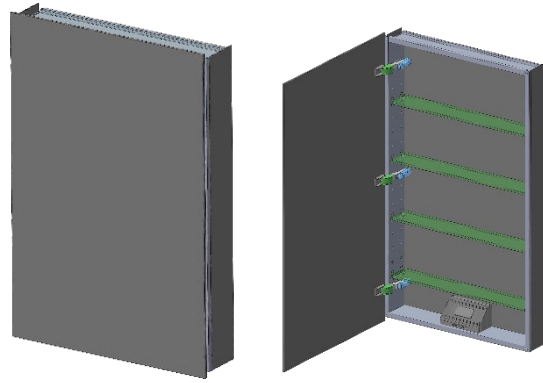

Model#	10.23404.001
Model	1/23-1/4" x 40"

Including:

- Electrical Outlet
- Silverlasting™ double-sided mirror doors (left and right option)
- 4 Glass shelves
- Blum soft-close hinges
- Mirrored interior
- Anodized aluminum body

**Recessed**  
(Rough Opening 22 5/16" x 38 5/16")

**Surface Mount**

Model#	10.23406.001
Model	1/23-1/6" x 40"

Including:

- Electrical Outlet
- Silverlasting™ double-sided mirror doors (left and right option)
- 4 Glass shelves
- Blum soft-close hinges
- Mirrored interior
- Anodized aluminum body

**Recessed**  
(Rough Opening 22 5/16" x 38 5/16")

**Surface Mount**