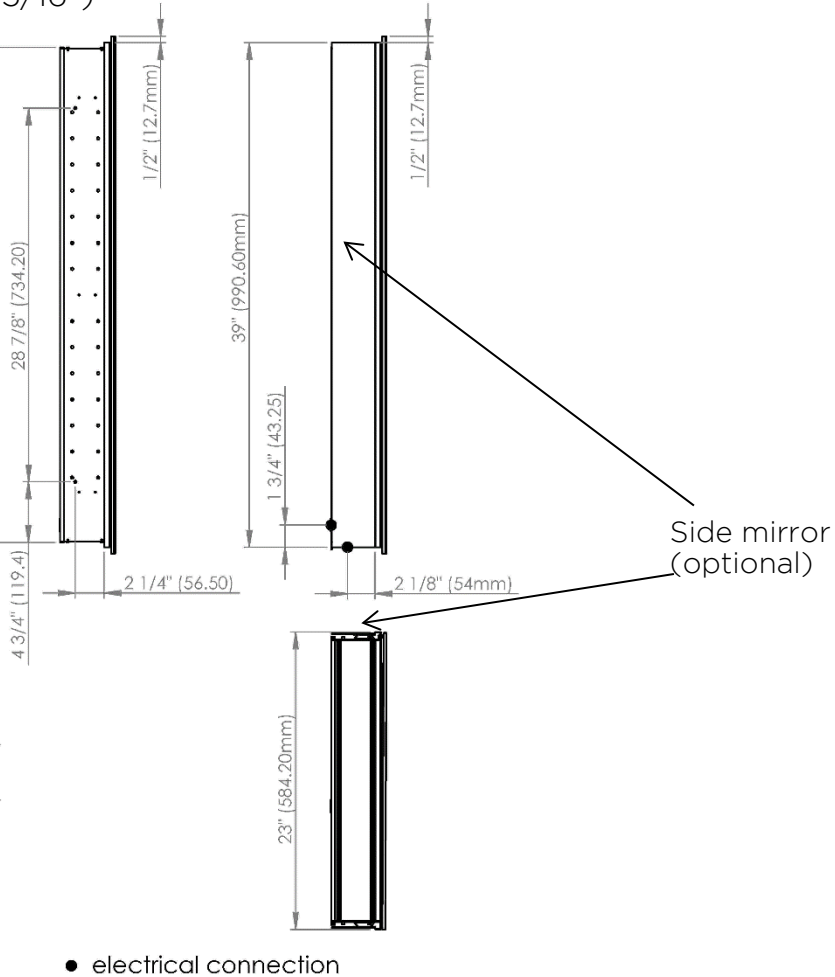

Model#	10.23404.001
Model	1/23-1/4" x 40"

Including:

- Electrical Outlet
- Silverlasting™ double-sided mirror doors (left and right option)
- 4 Glass shelves
- Blum soft-close hinges
- Mirrored interior
- Anodized aluminum body

**Recessed**  
(Rough Opening 22 5/16" x 38 5/16")

**Surface Mount**

Model#	10.23406.001
Model	1/23-1/6" x 40"

Including:

- Electrical Outlet
- Silverlasting™ double-sided mirror doors (left and right option)
- 4 Glass shelves
- Blum soft-close hinges
- Mirrored interior
- Anodized aluminum body

**Recessed**  
(Rough Opening 22 5/16" x 38 5/16")

**Surface Mount**