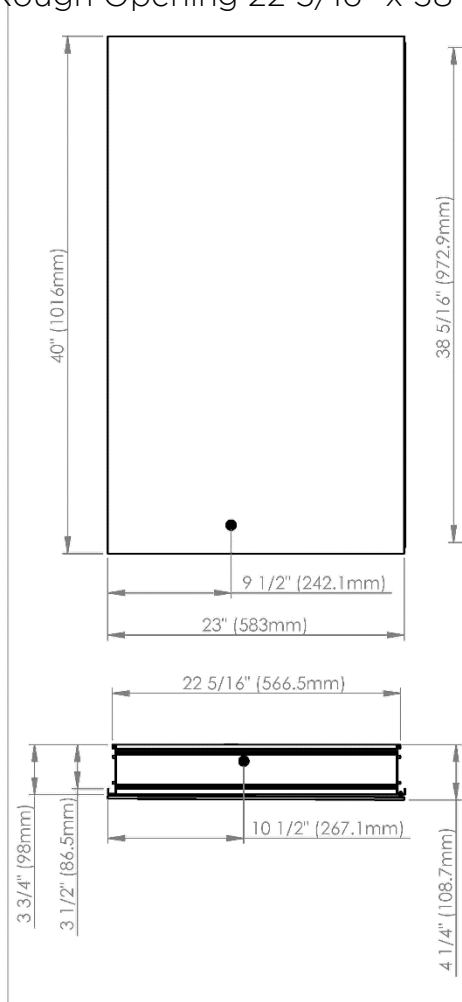

Model#	10.23404.001
Model	1/23-1/4" x 40"

Including:

- Electrical Outlet
- Silverlasting™ double-sided mirror doors (left and right option)
- 4 Glass shelves
- Blum soft-close hinges
- Mirrored interior
- Anodized aluminum body

**Recessed**  
(Rough Opening 22 5/16" x 38 5/16")

**Surface Mount**

Model#	10.23406.001
Model	1/23-1/6" x 40"

Including:

- Electrical Outlet
- Silverlasting™ double-sided mirror doors (left and right option)
- 4 Glass shelves
- Blum soft-close hinges
- Mirrored interior
- Anodized aluminum body

**Recessed**  
(Rough Opening 22 5/16" x 38 5/16")

**Surface Mount**