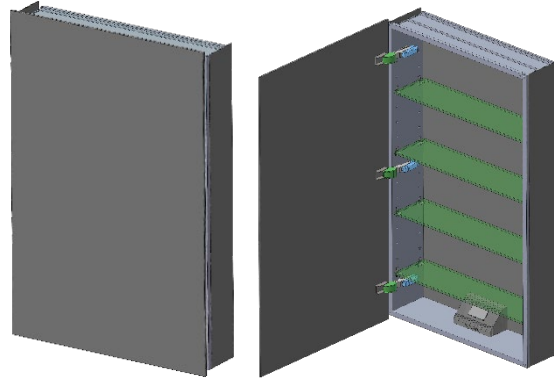

Model#	10.23404.001
Model	1/23-1/4" x 40"

Including:

- Electrical Outlet
- Silverlasting™ double-sided mirror doors (left and right option)
- 4 Glass shelves
- Blum soft-close hinges
- Mirrored interior
- Anodized aluminum body

**Recessed**  
(Rough Opening 22 5/16" x 38 5/16")

**Surface Mount**

Model#	10.23406.001
Model	1/23-1/6" x 40"

Including:

- Electrical Outlet
- Silverlasting™ double-sided mirror doors (left and right option)
- 4 Glass shelves
- Blum soft-close hinges
- Mirrored interior
- Anodized aluminum body

**Recessed**  
(Rough Opening 22 5/16" x 38 5/16")

**Surface Mount**