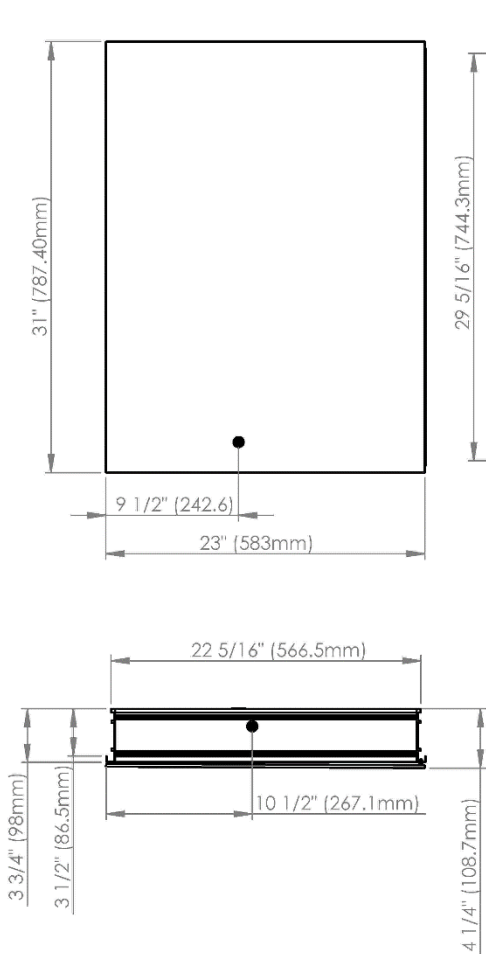

Model#	10.23314.001
Model	1/23-1/4" x 31"

Including:

- Electrical Outlet
- Silverlasting™ double-sided mirror doors (left and right option)
- 3 Glass shelves
- Blum soft-close hinges
- Mirrored interior
- Anodized aluminum body

Recessed
(Rough Opening 22 5/16" x 29 5/16")

Surface Mount

SIDLER®

Model#	10.23316.001
Model	1/23-1/6" x 31"

Including:

- Electrical Outlet
- Silverlasting™ double-sided mirror doors (left and right option)
- 3 Glass shelves
- Blum soft-close hinges
- Mirrored interior
- Anodized aluminum body