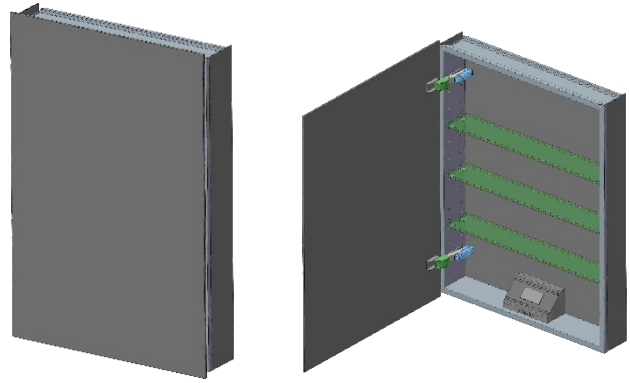

Model#	10.23314.001
Model	1/23-1/4" x 31"

Including:

- Electrical Outlet
- Silverlasting™ double-sided mirror doors (left and right option)
- 3 Glass shelves
- Blum soft-close hinges
- Mirrored interior
- Anodized aluminum body

Recessed
(Rough Opening 22 5/16" x 29 5/16")

Surface Mount

SIDLER®

Model#	10.23316.001
Model	1/23-1/6" x 31"

Including:

- Electrical Outlet
- Silverlasting™ double-sided mirror doors (left and right option)
- 3 Glass shelves
- Blum soft-close hinges
- Mirrored interior
- Anodized aluminum body