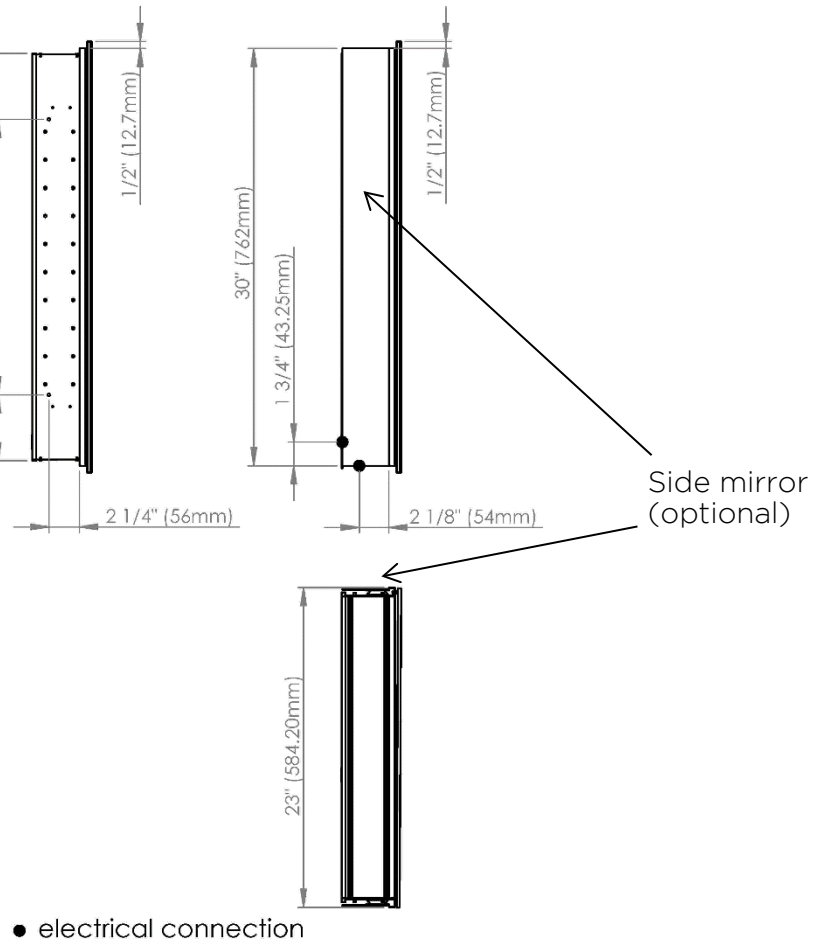

Model#	10.23314.001
Model	1/23-1/4" x 31"

Including:

- Electrical Outlet
- Silverlasting™ double-sided mirror doors (left and right option)
- 3 Glass shelves
- Blum soft-close hinges
- Mirrored interior
- Anodized aluminum body

Recessed
(Rough Opening 22 5/16" x 29 5/16")

Surface Mount

SIDLER®

Model#	10.23316.001
Model	1/23-1/6" x 31"

Including:

- Electrical Outlet
- Silverlasting™ double-sided mirror doors (left and right option)
- 3 Glass shelves
- Blum soft-close hinges
- Mirrored interior
- Anodized aluminum body