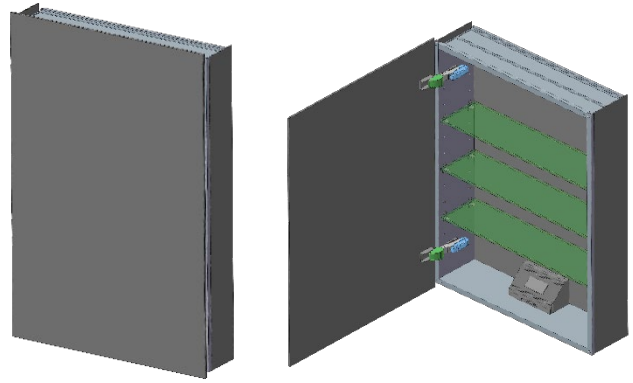

Model#	10.23314.001
Model	1/23-1/4" x 31"

Including:

- Electrical Outlet
- Silverlasting™ double-sided mirror doors (left and right option)
- 3 Glass shelves
- Blum soft-close hinges
- Mirrored interior
- Anodized aluminum body

Recessed
(Rough Opening 22 5/16" x 29 5/16")

Surface Mount

SIDLER®

Model#	10.23316.001
Model	1/23-1/6" x 31"

Including:

- Electrical Outlet
- Silverlasting™ double-sided mirror doors (left and right option)
- 3 Glass shelves
- Blum soft-close hinges
- Mirrored interior
- Anodized aluminum body