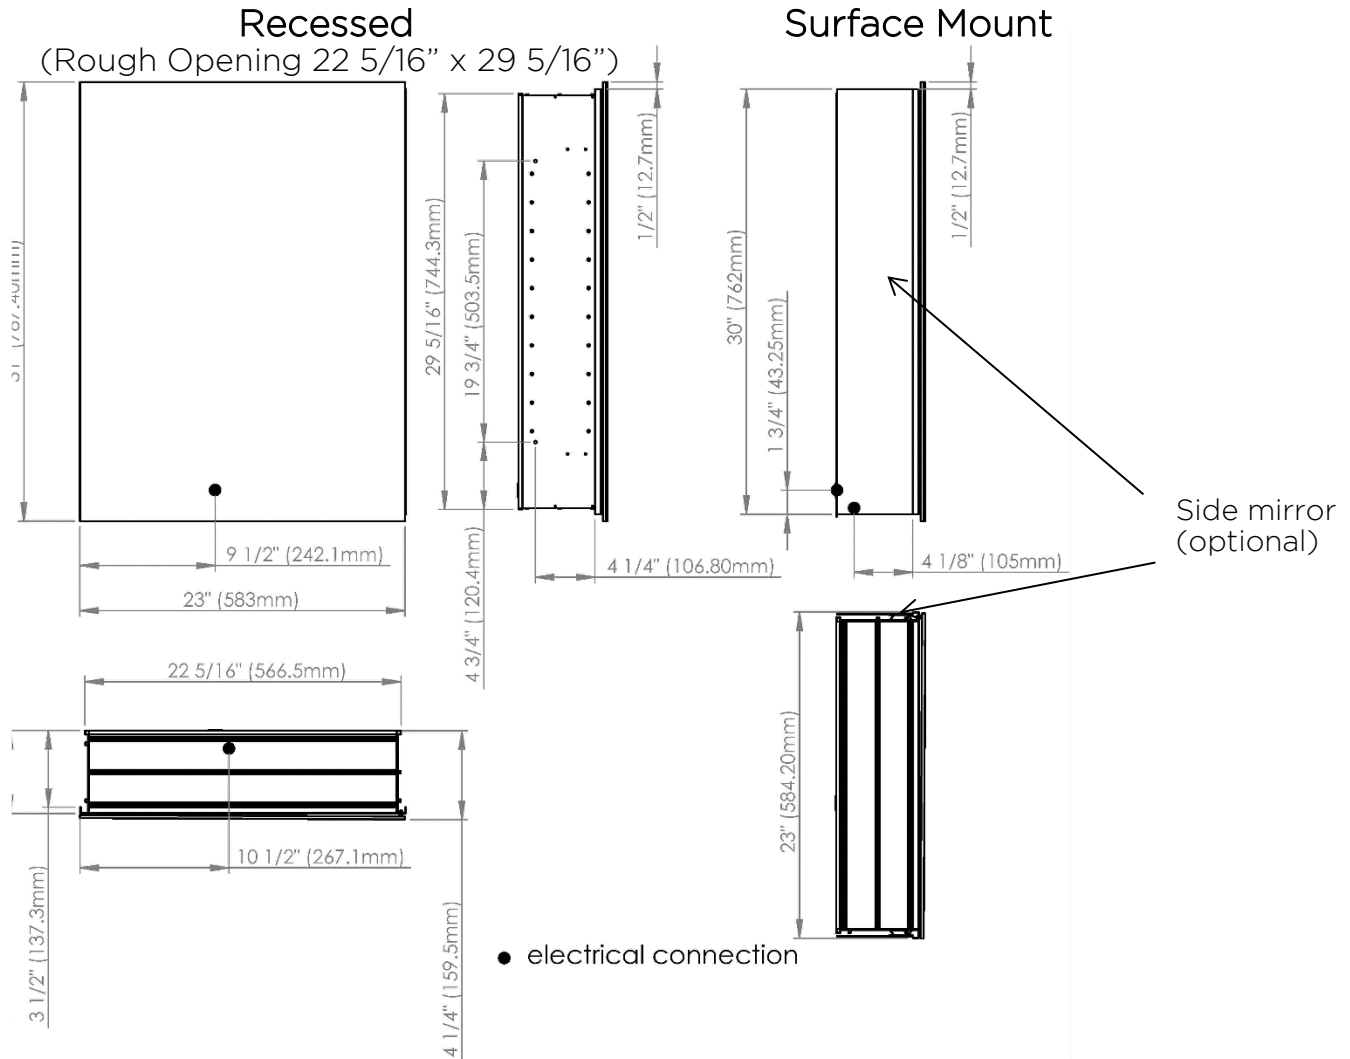

Model#	10.23314.001
Model	1/23-1/4" x 31"

Including:

- Electrical Outlet
- Silverlasting™ double-sided mirror doors (left and right option)
- 3 Glass shelves
- Blum soft-close hinges
- Mirrored interior
- Anodized aluminum body

Recessed
(Rough Opening 22 5/16" x 29 5/16")

Surface Mount

SIDLER®

Model#	10.23316.001
Model	1/23-1/6" x 31"

Including:

- Electrical Outlet
- Silverlasting™ double-sided mirror doors (left and right option)
- 3 Glass shelves
- Blum soft-close hinges
- Mirrored interior
- Anodized aluminum body