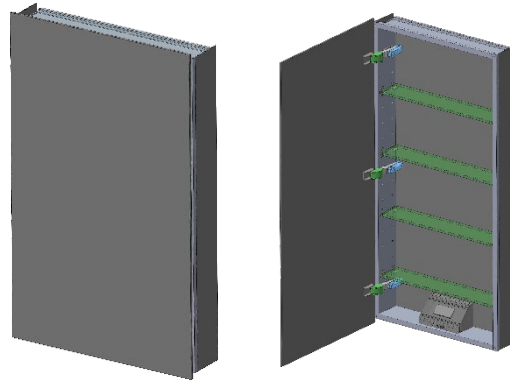

Model#	10.19404.001
Model	1/19-1/4" x 40"

Including:

- Electrical Outlet
- Silverlasting™ double-sided mirror doors (left and right option)
- 4 Glass shelves
- Blum soft-close hinges
- Mirrored interior
- Anodized aluminum body

SIDLER®

Model#	10.19406.001
Model	1/19-1/6" x 40"

Including:

- Electrical Outlet
- Silverlasting™ double-sided mirror doors (left and right option)
- 4 Glass shelves
- Blum soft-close hinges
- Mirrored interior
- Anodized aluminum body