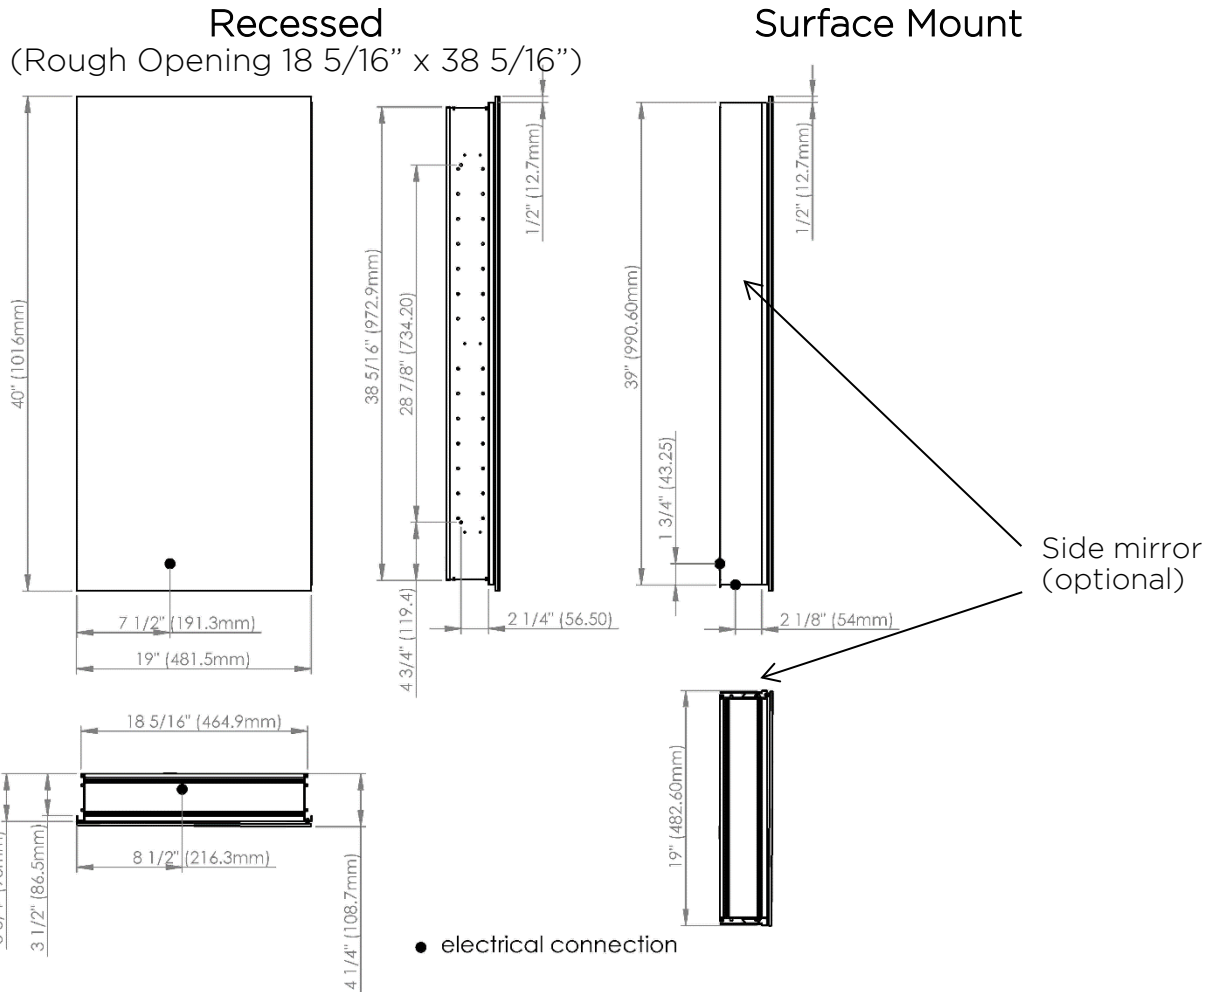

Model#	10.19404.001
Model	1/19-1/4" x 40"

Including:

- Electrical Outlet
- Silverlasting™ double-sided mirror doors (left and right option)
- 4 Glass shelves
- Blum soft-close hinges
- Mirrored interior
- Anodized aluminum body

SIDLER®

Model#	10.19406.001
Model	1/19-1/6" x 40"

Including:

- Electrical Outlet
- Silverlasting™ double-sided mirror doors (left and right option)
- 4 Glass shelves
- Blum soft-close hinges
- Mirrored interior
- Anodized aluminum body