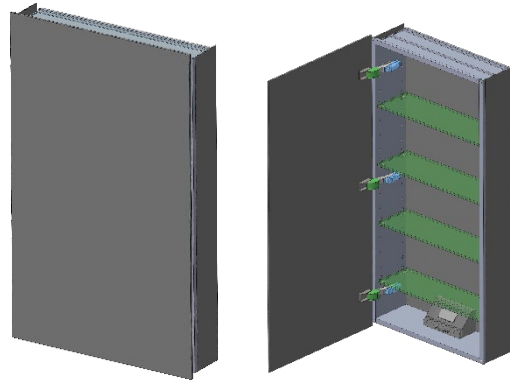

Model#	10.19404.001
Model	1/19-1/4" x 40"

Including:

- Electrical Outlet
- Silverlasting™ double-sided mirror doors (left and right option)
- 4 Glass shelves
- Blum soft-close hinges
- Mirrored interior
- Anodized aluminum body

SIDLER®

Model#	10.19406.001
Model	1/19-1/6" x 40"

Including:

- Electrical Outlet
- Silverlasting™ double-sided mirror doors (left and right option)
- 4 Glass shelves
- Blum soft-close hinges
- Mirrored interior
- Anodized aluminum body