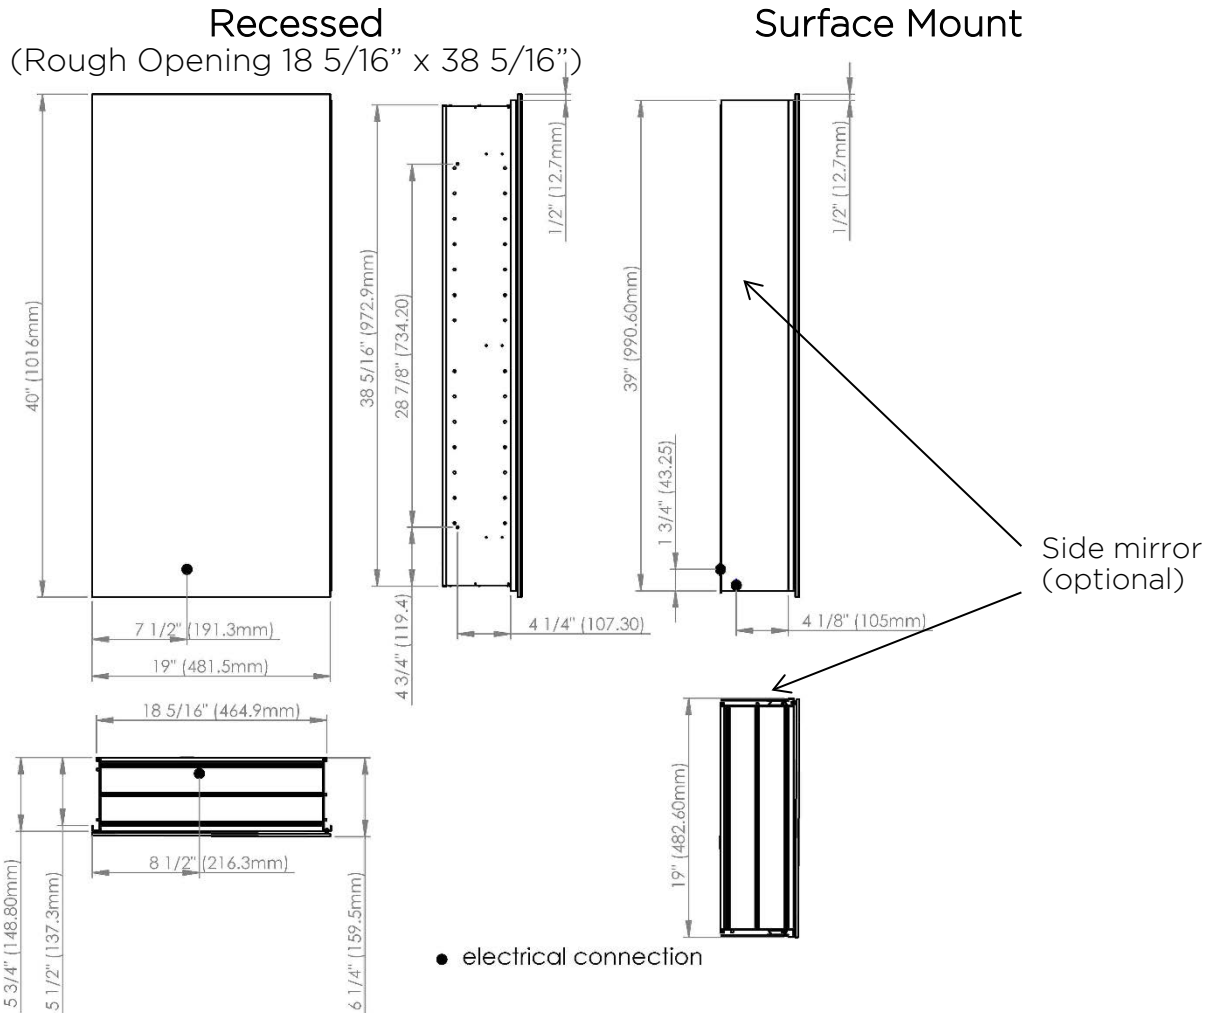

Model#	10.19404.001
Model	1/19-1/4" x 40"

Including:

- Electrical Outlet
- Silverlasting™ double-sided mirror doors (left and right option)
- 4 Glass shelves
- Blum soft-close hinges
- Mirrored interior
- Anodized aluminum body

SIDLER®

Model#	10.19406.001
Model	1/19-1/6" x 40"

Including:

- Electrical Outlet
- Silverlasting™ double-sided mirror doors (left and right option)
- 4 Glass shelves
- Blum soft-close hinges
- Mirrored interior
- Anodized aluminum body