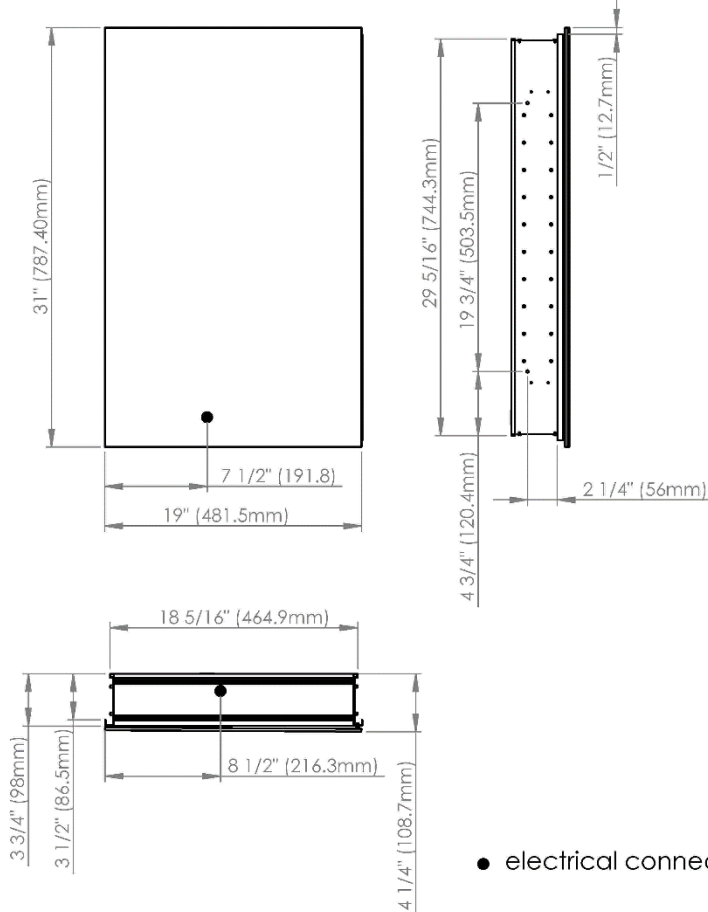

Model#	10.19314.001
Model	1/19-1/4" x 31"

## Recessed (Rough Opening 18 5/16" x 29 5/16")

## Surface Mount

Side mirror (optional)

Model#	10.19316.001
Model	1/19-1/6" x 31"

Including:

- Electrical Outlet
- Silverlasting™ double-sided mirror doors (left and right option)
- 3 Glass shelves
- Blum soft-close hinges
- Mirrored interior
- Anodized aluminum body