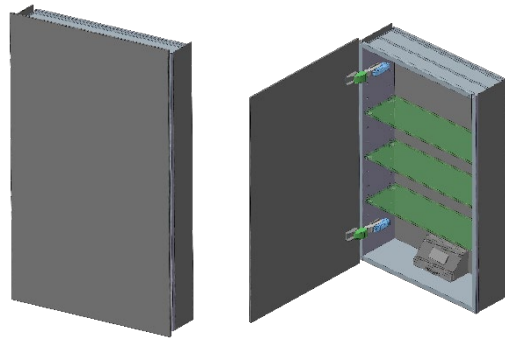

## Including:

- Electrical Outlet
- Silverlasting™ double-sided mirror doors (left and right option)
- 3 Glass shelves
- Blum soft-close hinges
- Mirrored interior
- Anodized aluminum body

## Recessed (Rough Opening 18 5/16" x 29 5/16")

## Surface Mount

Side mirror (optional)

Model#	10.19316.001
Model	1/19-1/6" x 31"

Including:

- Electrical Outlet
- Silverlasting™ double-sided mirror doors (left and right option)
- 3 Glass shelves
- Blum soft-close hinges
- Mirrored interior
- Anodized aluminum body