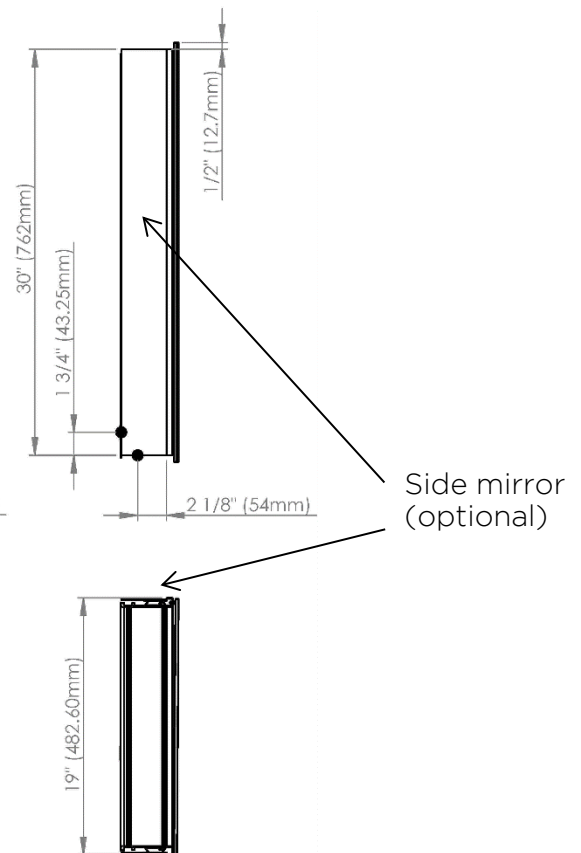

Model#	10.19314.001
Model	1/19-1/4" x 31"

## Recessed (Rough Opening 18 5/16" x 29 5/16")

## Surface Mount

Side mirror (optional)

Model#	10.19316.001
Model	1/19-1/6" x 31"

Including:

- Electrical Outlet
- Silverlasting™ double-sided mirror doors (left and right option)
- 3 Glass shelves
- Blum soft-close hinges
- Mirrored interior
- Anodized aluminum body