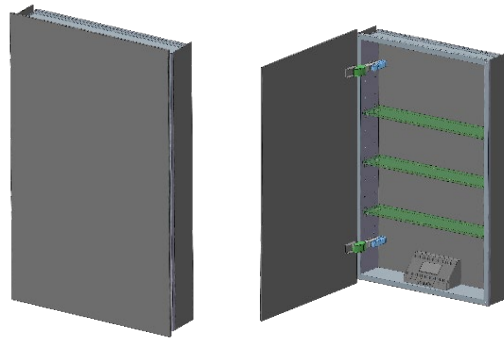

Model#	10.19314.001
Model	1/19-1/4" x 31"

## Including:

- Electrical Outlet
- Silverlasting™ double-sided mirror doors (left and right option)
- 3 Glass shelves
- Blum soft-close hinges
- Mirrored interior
- Anodized aluminum body

## Recessed (Rough Opening 18 5/16" x 29 5/16")

## Surface Mount

Side mirror (optional)

Model#	10.19316.001
Model	1/19-1/6" x 31"

Including:

- Electrical Outlet
- Silverlasting™ double-sided mirror doors (left and right option)
- 3 Glass shelves
- Blum soft-close hinges
- Mirrored interior
- Anodized aluminum body