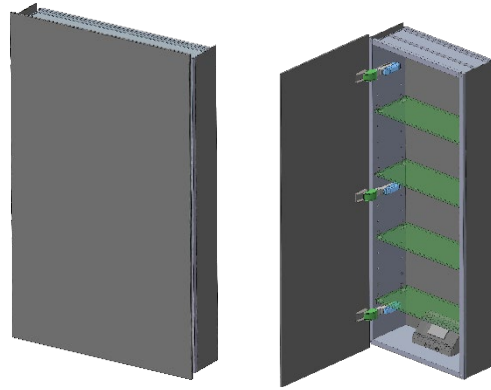

SIDLER®

Model#	10.15404.001
Model	1/15-1/4" x 40"

Including:

- Electrical Outlet
- Silverlasting™ double-sided mirror doors (left and right option)
- 4 Glass shelves
- Blum soft-close hinges
- Mirrored interior
- Anodized aluminum body

Including:

- Electrical Outlet
- Silverlasting™ double-sided mirror doors (left and right option)
- 4 Glass shelves
- Blum soft-close hinges
- Mirrored interior
- Anodized aluminum body

Recessed (Rough Opening 14 5/16" x 38 5/16")