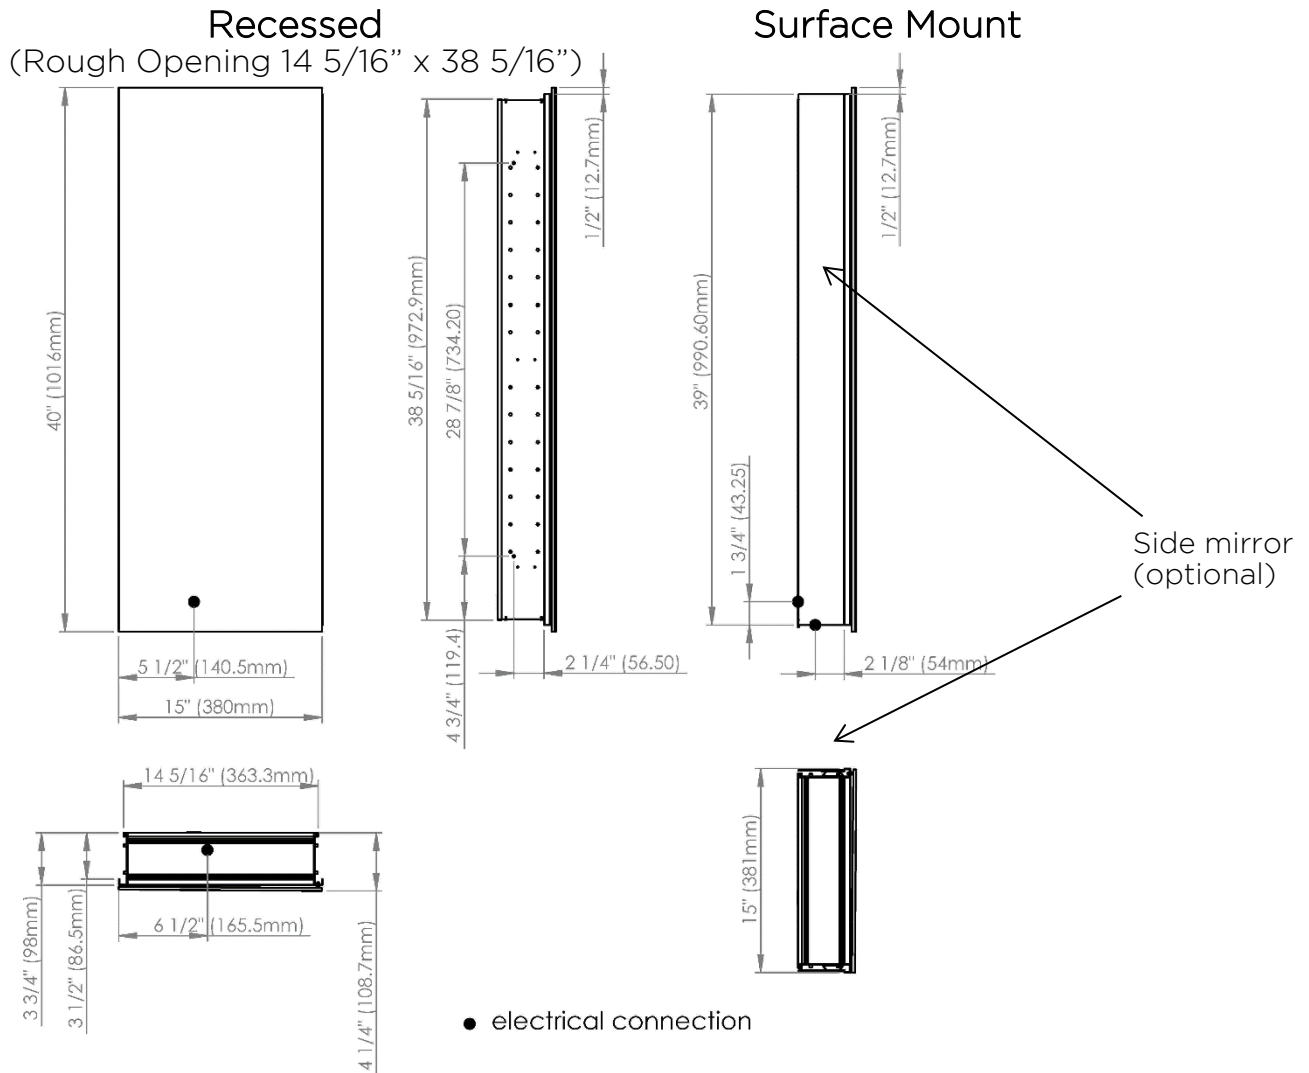

SIDLER®

Model#	10.15404.001
Model	1/15-1/4" x 40"

Including:

- Electrical Outlet
- Silverlasting™ double-sided mirror doors (left and right option)
- 4 Glass shelves
- Blum soft-close hinges
- Mirrored interior
- Anodized aluminum body

Including:

- Electrical Outlet
- Silverlasting™ double-sided mirror doors (left and right option)
- 4 Glass shelves
- Blum soft-close hinges
- Mirrored interior
- Anodized aluminum body

Recessed (Rough Opening 14 5/16" x 38 5/16")