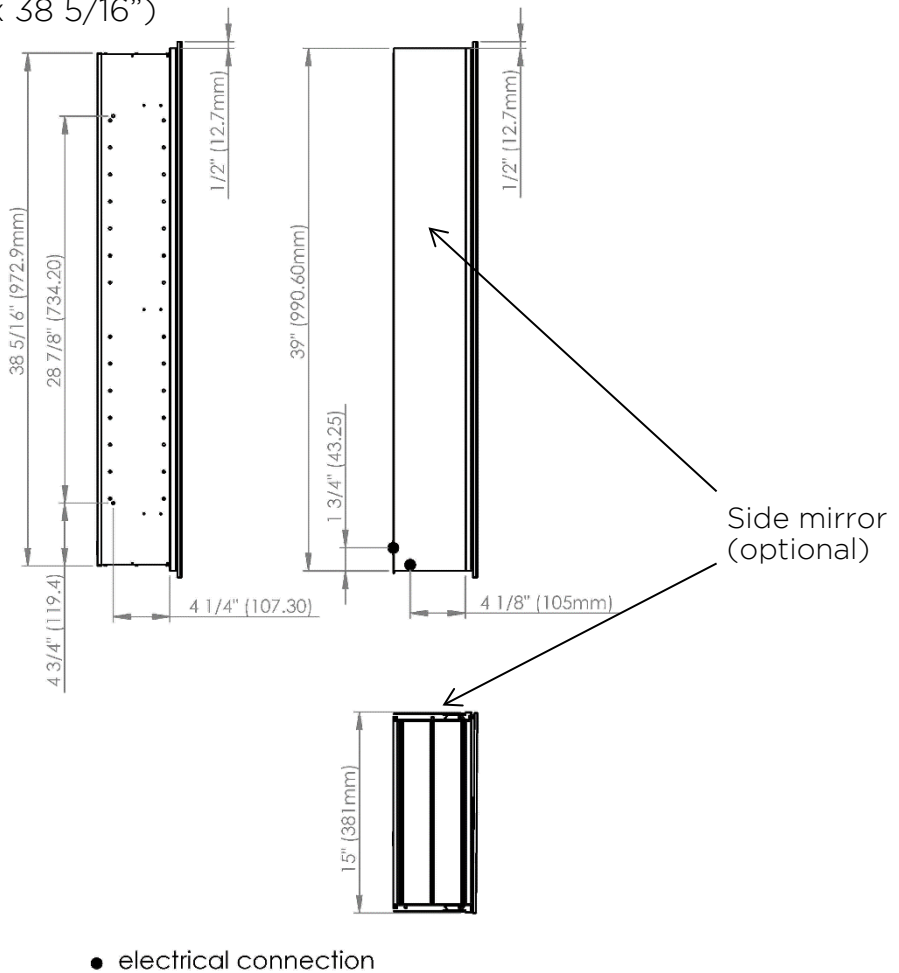

Surface Mount

7626 Winston Street
Burnaby, BC V5A 2H4
CANADA

Phone: 604 415 2422
Toll Free: 888 415 2422
Fax: 604 415 2433

info@sidler-international.com
www.sidler-international.com