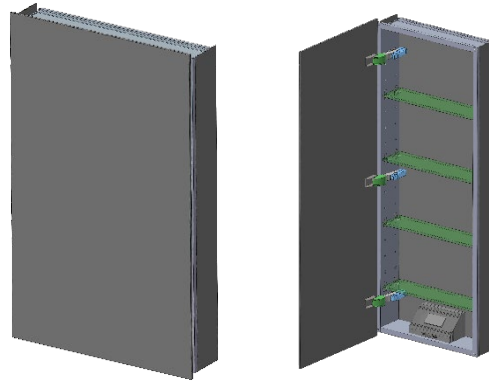

SIDLER®

Model#	10.15404.001
Model	1/15-1/4" x 40"

Including:

- Electrical Outlet
- Silverlasting™ double-sided mirror doors (left and right option)
- 4 Glass shelves
- Blum soft-close hinges
- Mirrored interior
- Anodized aluminum body

Including:

- Electrical Outlet
- Silverlasting™ double-sided mirror doors (left and right option)
- 4 Glass shelves
- Blum soft-close hinges
- Mirrored interior
- Anodized aluminum body

Recessed (Rough Opening 14 5/16" x 38 5/16")