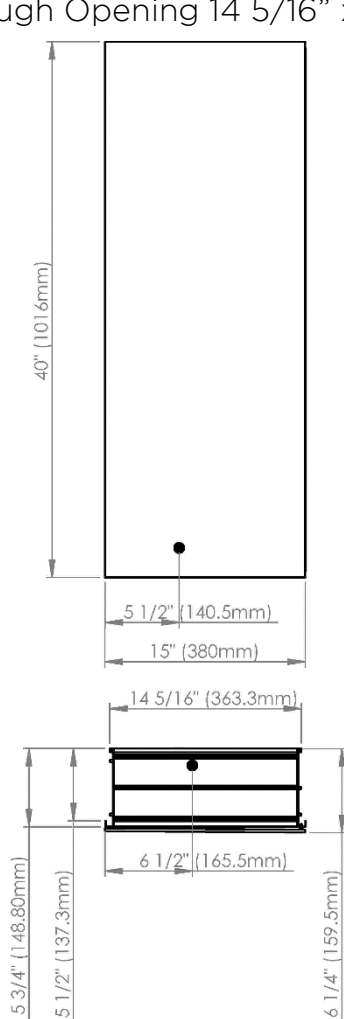

SIDLER®

Model#	10.15404.001
Model	1/15-1/4" x 40"

Including:

- Electrical Outlet
- Silverlasting™ double-sided mirror doors (left and right option)
- 4 Glass shelves
- Blum soft-close hinges
- Mirrored interior
- Anodized aluminum body

Including:

- Electrical Outlet
- Silverlasting™ double-sided mirror doors (left and right option)
- 4 Glass shelves
- Blum soft-close hinges
- Mirrored interior
- Anodized aluminum body

Recessed (Rough Opening 14 5/16" x 38 5/16")