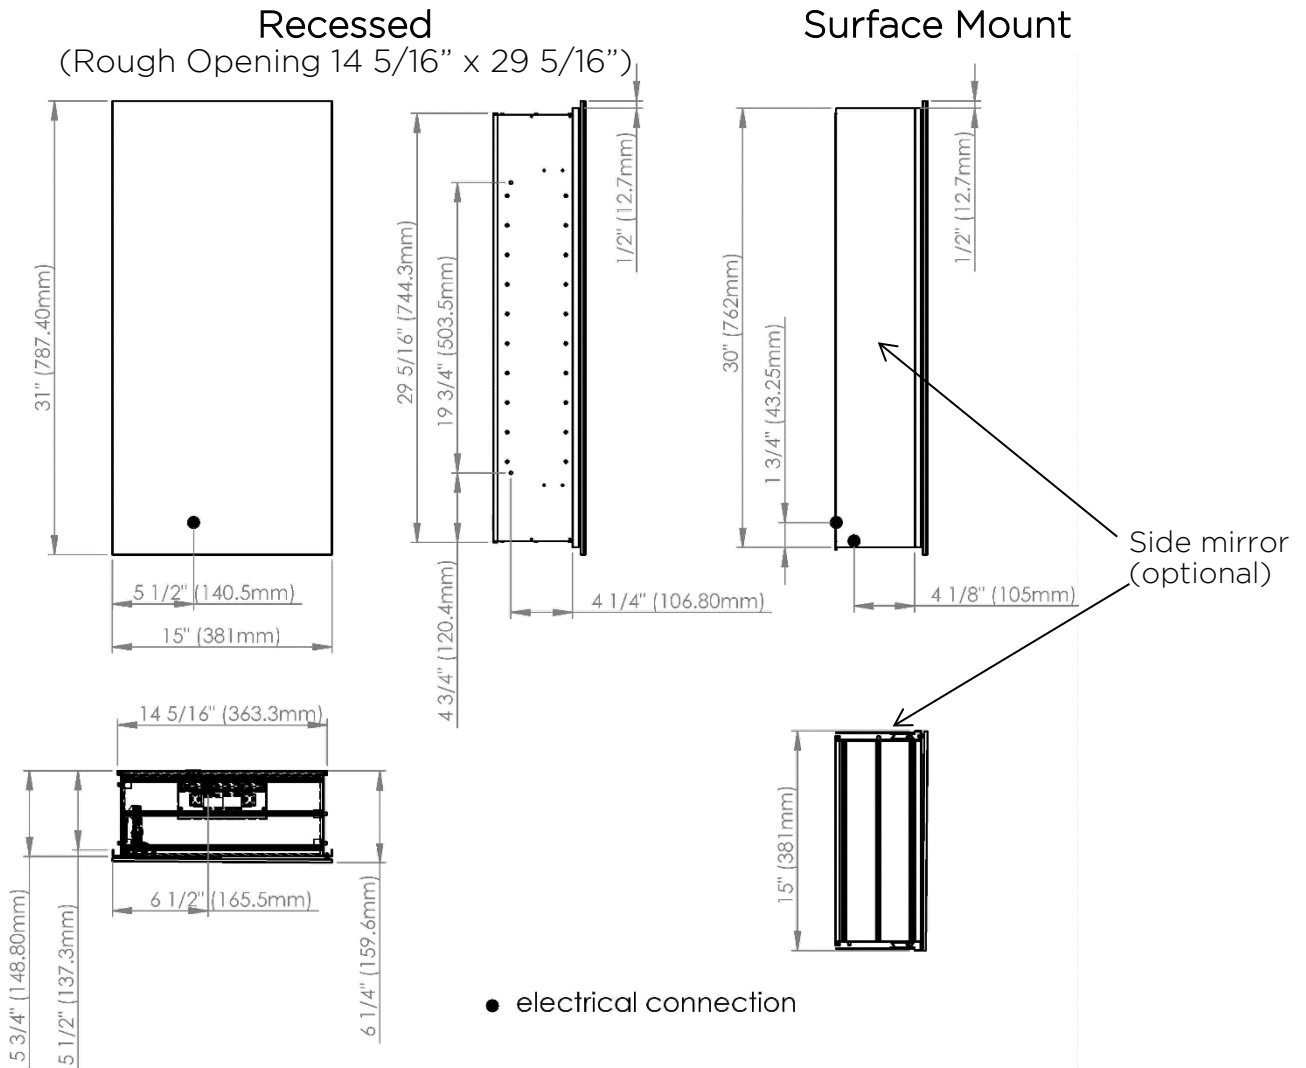

Model#	10.15314.001
Model	1/15-1/4" x 31"

Including:

- Electrical Outlet
- Silverlasting™ double-sided mirror doors (left and right option)
- 3 Glass shelves
- Blum soft-close hinges
- Mirrored interior
- Anodized aluminum body

SIDLER®

Model#	10.15316.001
Model	1/15-1/6" x 31"

Including:

- Electrical Outlet
- Silverlasting™ double-sided mirror doors (left and right option)
- 3 Glass shelves
- Blum soft-close hinges
- Mirrored interior
- Anodized aluminum body