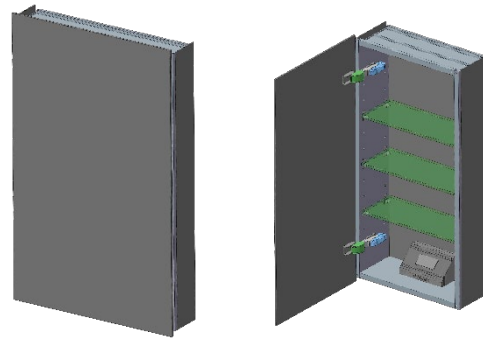

Model#	10.15314.001
Model	1/15-1/4" x 31"

Including:

- Electrical Outlet
- Silverlasting™ double-sided mirror doors (left and right option)
- 3 Glass shelves
- Blum soft-close hinges
- Mirrored interior
- Anodized aluminum body

SIDLER®

Model#	10.15316.001
Model	1/15-1/6" x 31"

Including:

- Electrical Outlet
- Silverlasting™ double-sided mirror doors (left and right option)
- 3 Glass shelves
- Blum soft-close hinges
- Mirrored interior
- Anodized aluminum body