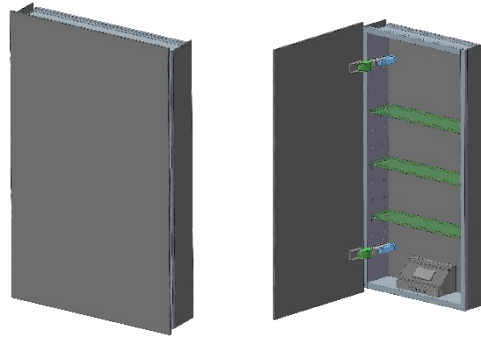

Model#	10.15314.001
Model	1/15-1/4" x 31"

Including:

- Electrical Outlet
- Silverlasting™ double-sided mirror doors (left and right option)
- 3 Glass shelves
- Blum soft-close hinges
- Mirrored interior
- Anodized aluminum body

SIDLER®

Model#	10.15316.001
Model	1/15-1/6" x 31"

Including:

- Electrical Outlet
- Silverlasting™ double-sided mirror doors (left and right option)
- 3 Glass shelves
- Blum soft-close hinges
- Mirrored interior
- Anodized aluminum body