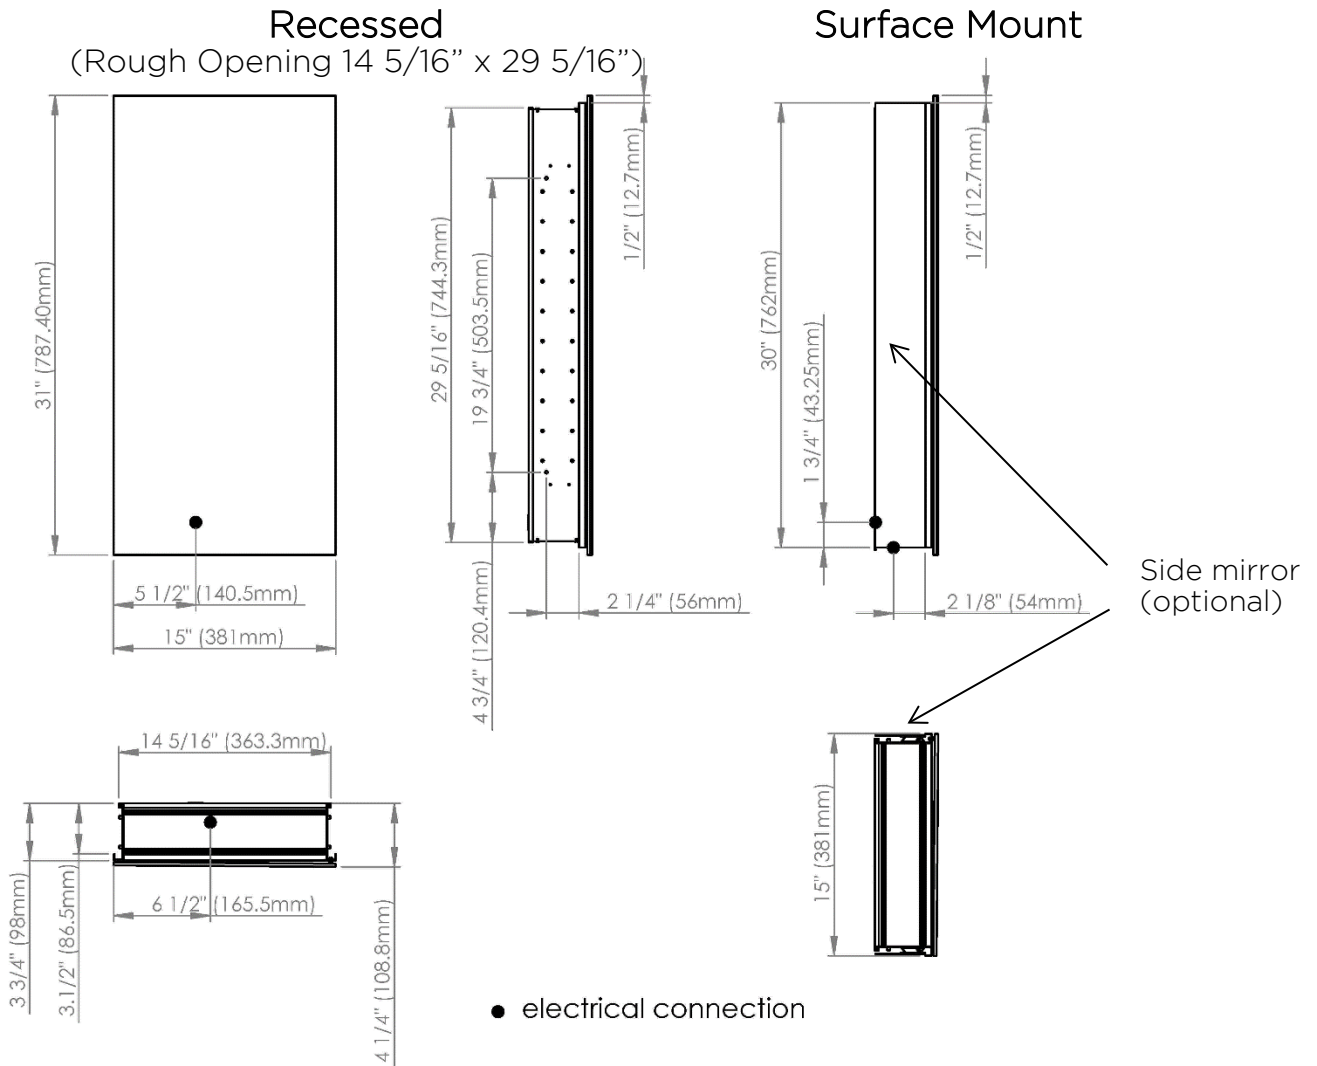

Model#	10.15314.001
Model	1/15-1/4" x 31"

Including:

- Electrical Outlet
- Silverlasting™ double-sided mirror doors (left and right option)
- 3 Glass shelves
- Blum soft-close hinges
- Mirrored interior
- Anodized aluminum body

SIDLER®

Model#	10.15316.001
Model	1/15-1/6" x 31"

Including:

- Electrical Outlet
- Silverlasting™ double-sided mirror doors (left and right option)
- 3 Glass shelves
- Blum soft-close hinges
- Mirrored interior
- Anodized aluminum body