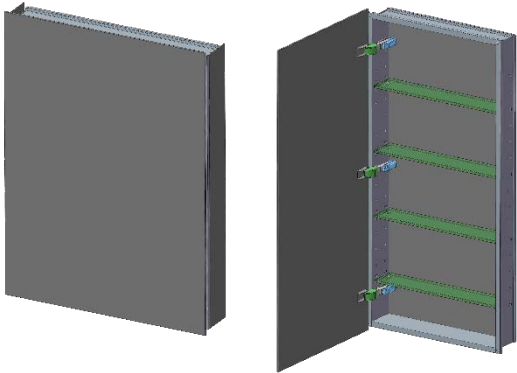

# SIDLER®

Model#	10.23404.000
Model	1/23" x 40" x 4"

**Including:**

- Silverlasting™ double-sided mirror doors (left and right option)
- 4 Glass shelves
- Blum soft-close hinges
- Mirrored interior
- Anodized aluminum body

**Recessed**  
(Rough Opening 22 5/16" x 38 5/16")

**Surface Mount**

7626 Winston Street  
Burnaby, BC V5A 2H4  
CANADA

Phone: 604 415 2422  
Toll Free: 888 415 2422  
Fax: 604 415 2433

info@sidler-international.com  
www.sidler-international.com

## Recessed (Rough Opening 22 5/16" x 38 5/16")