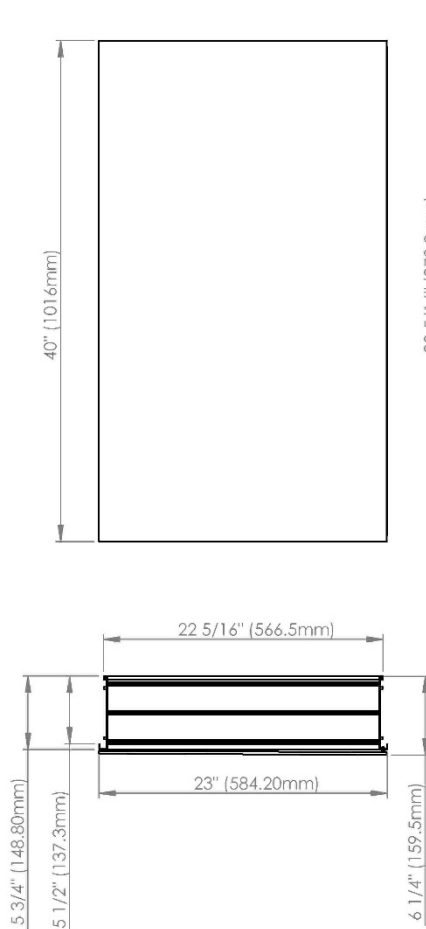

# SIDLER®

Model#	10.23404.000
Model	1/23" x 40" x 4"

**Including:**

- Silverlasting™ double-sided mirror doors (left and right option)
- 4 Glass shelves
- Blum soft-close hinges
- Mirrored interior
- Anodized aluminum body

# SIDLER®

Model#	10.23406.000
Model	1/23" x 40" x 6"

## Recessed (Rough Opening 22 5/16" x 38 5/16")