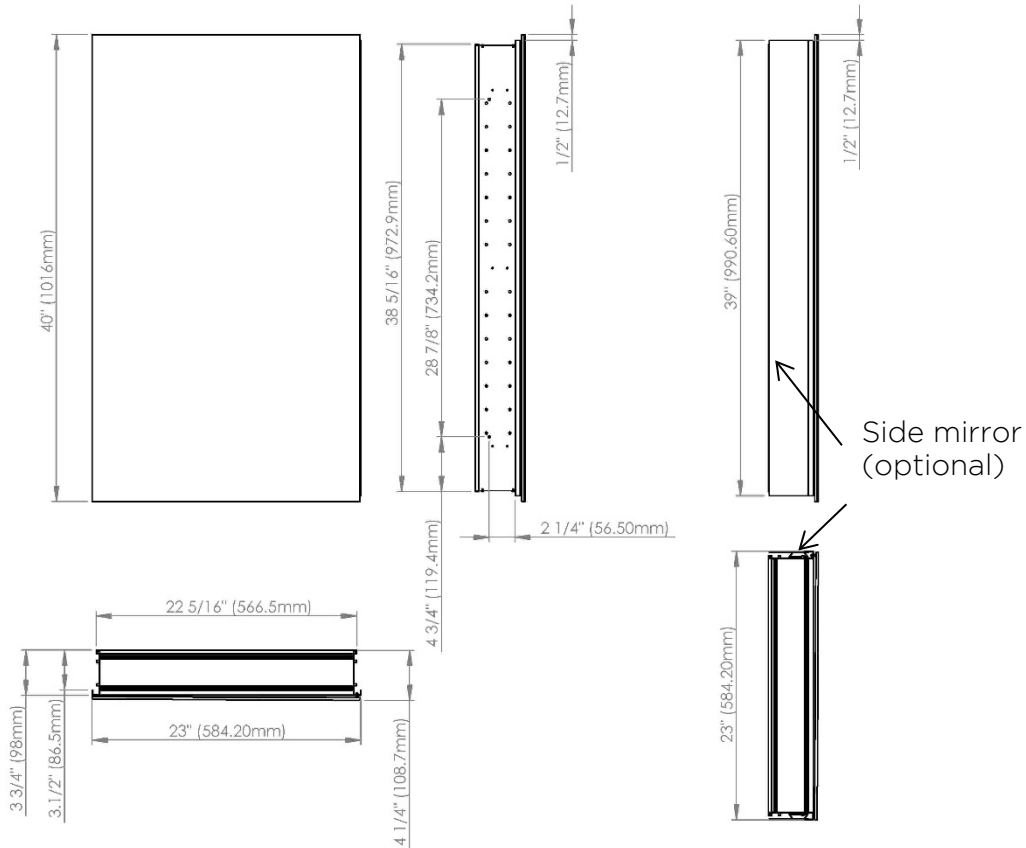

# SIDLER®

Model#	10.23404.000
Model	1/23" x 40" x 4"

**Including:**

- Silverlasting™ double-sided mirror doors (left and right option)
- 4 Glass shelves
- Blum soft-close hinges
- Mirrored interior
- Anodized aluminum body

**Recessed**  
(Rough Opening 22 5/16" x 38 5/16")

**Surface Mount**

7626 Winston Street  
Burnaby, BC V5A 2H4  
CANADA

Phone: 604 415 2422  
Toll Free: 888 415 2422  
Fax: 604 415 2433

info@sidler-international.com  
www.sidler-international.com

# SIDLER®

Model#	10.23406.000
Model	1/23" x 40" x 6"

## Recessed (Rough Opening 22 5/16" x 38 5/16")