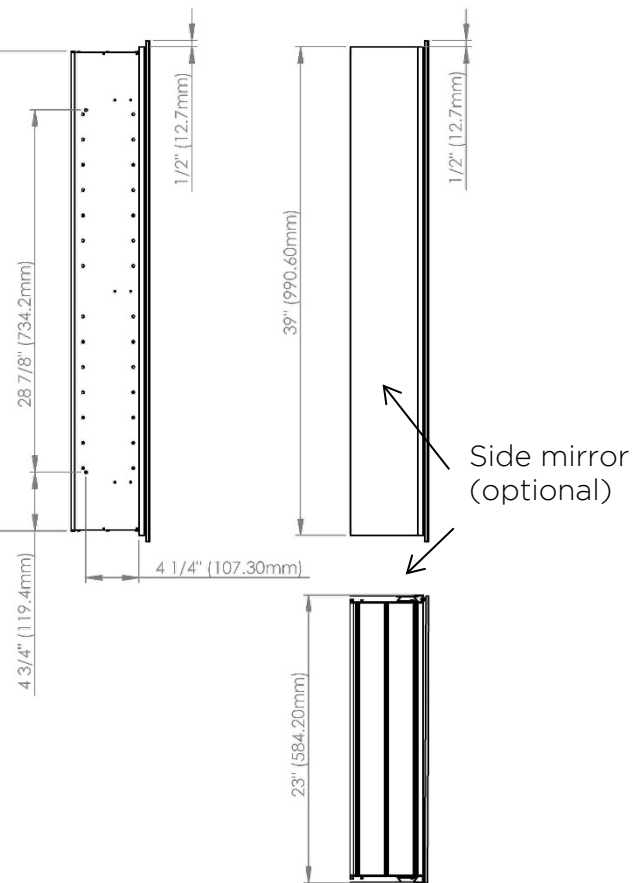

Surface Mount

7626 Winston Street
Burnaby, BC V5A 2H4
CANADA

Phone: 604 415 2422
Toll Free: 888 415 2422
Fax: 604 415 2433

info@sidler-international.com
www.sidler-international.com