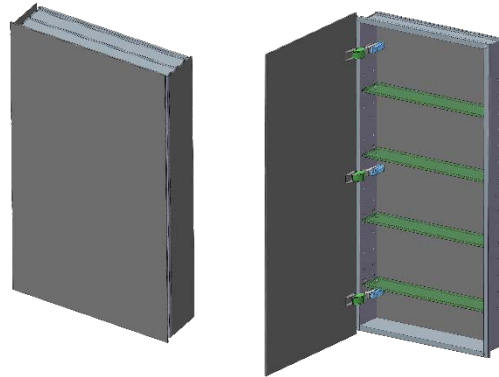

# SIDLER®

Model#	10.23404.000
Model	1/23" x 40" x 4"

**Including:**

- Silverlasting™ double-sided mirror doors (left and right option)
- 4 Glass shelves
- Blum soft-close hinges
- Mirrored interior
- Anodized aluminum body

**Recessed**  
(Rough Opening 22 5/16" x 38 5/16")

**Surface Mount**

7626 Winston Street  
Burnaby, BC V5A 2H4  
CANADA

Phone: 604 415 2422  
Toll Free: 888 415 2422  
Fax: 604 415 2433

info@sidler-international.com  
www.sidler-international.com

## Including:

- Silverlasting™ double-sided mirror doors (left and right option)
- 4 Glass shelves
- Blum soft-close hinges
- Mirrored interior
- Anodized aluminum body

## Recessed (Rough Opening 22 5/16" x 38 5/16")