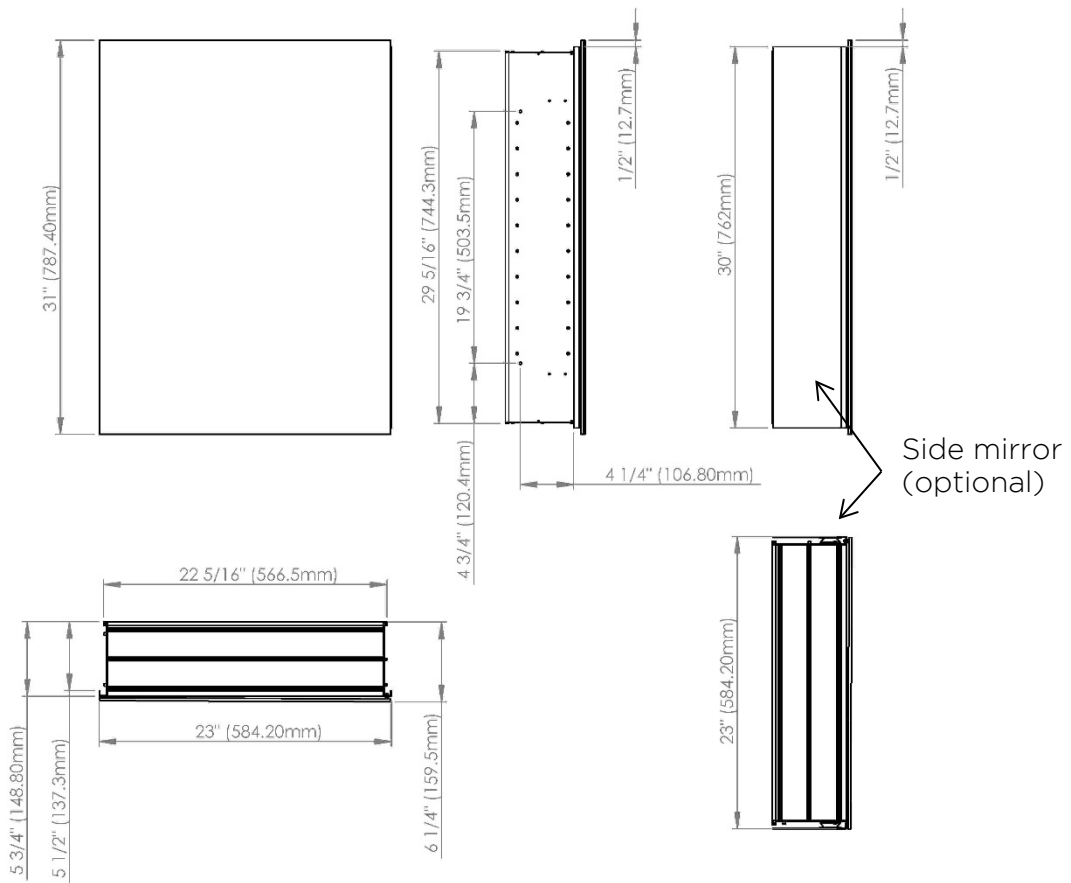

Model#	10.23314.000
Model	1/23" x 31" x 4"

Including:

- Silverlasting™ double-sided mirror doors (left and right option)
- 3 Glass shelves
- Blum soft-close hinges
- Mirrored interior
- Anodized aluminum body

Recessed
(Rough Opening 22 5/16" x 29 5/16")

Surface Mount

SIDLER®

Model#	10.23316.000
Model	1/23" x 31" x 6"

Including:

- Silverlasting™ double-sided mirror doors (left and right option)
- 3 Glass shelves
- Blum soft-close hinges
- Mirrored interior
- Anodized aluminum body

Recessed

(Rough Opening 22 5/16" x 29 5/16")

Surface Mount

7626 Winston Street
Burnaby, BC V5A 2H4
CANADA

Phone: 604 415 2422
Toll Free: 888 415 2422
Fax: 604 415 2433

info@sidler-international.com
www.sidler-international.com