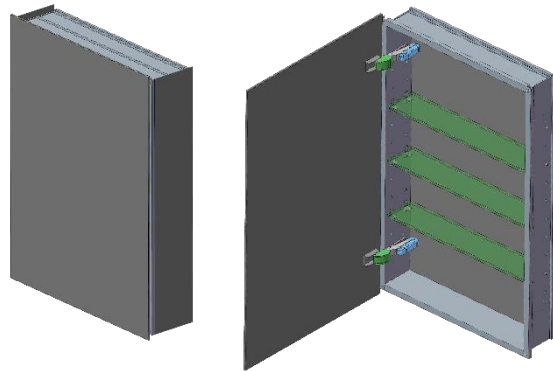

Model#	10.23314.000
Model	1/23" x 31" x 4"

Including:

- Silverlasting™ double-sided mirror doors (left and right option)
- 3 Glass shelves
- Blum soft-close hinges
- Mirrored interior
- Anodized aluminum body

Recessed
(Rough Opening 22 5/16" x 29 5/16")

Surface Mount

SIDLER®

Model#	10.23316.000
Model	1/23" x 31" x 6"

Including:

- Silverlasting™ double-sided mirror doors (left and right option)
- 3 Glass shelves
- Blum soft-close hinges
- Mirrored interior
- Anodized aluminum body

Recessed

(Rough Opening 22 5/16" x 29 5/16")

Surface Mount

7626 Winston Street
Burnaby, BC V5A 2H4
CANADA

Phone: 604 415 2422
Toll Free: 888 415 2422
Fax: 604 415 2433

info@sidler-international.com
www.sidler-international.com