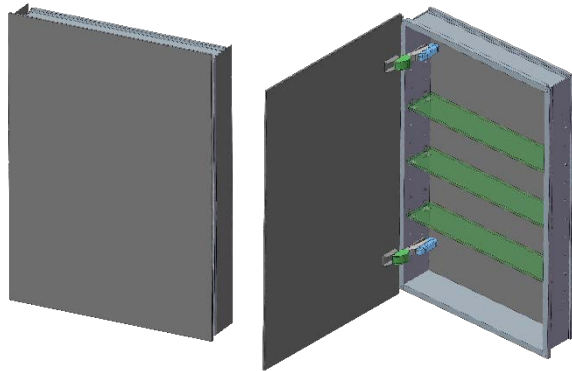

Model#	10.23314.000
Model	1/23" x 31" x 4"

Including:

- Silverlasting™ double-sided mirror doors (left and right option)
- 3 Glass shelves
- Blum soft-close hinges
- Mirrored interior
- Anodized aluminum body

Recessed
(Rough Opening 22 5/16" x 29 5/16")

Surface Mount

SIDLER®

Model#	10.23316.000
Model	1/23" x 31" x 6"

Including:

- Silverlasting™ double-sided mirror doors (left and right option)
- 3 Glass shelves
- Blum soft-close hinges
- Mirrored interior
- Anodized aluminum body

Recessed

(Rough Opening 22 5/16" x 29 5/16")

Surface Mount

7626 Winston Street
Burnaby, BC V5A 2H4
CANADA

Phone: 604 415 2422
Toll Free: 888 415 2422
Fax: 604 415 2433

info@sidler-international.com
www.sidler-international.com