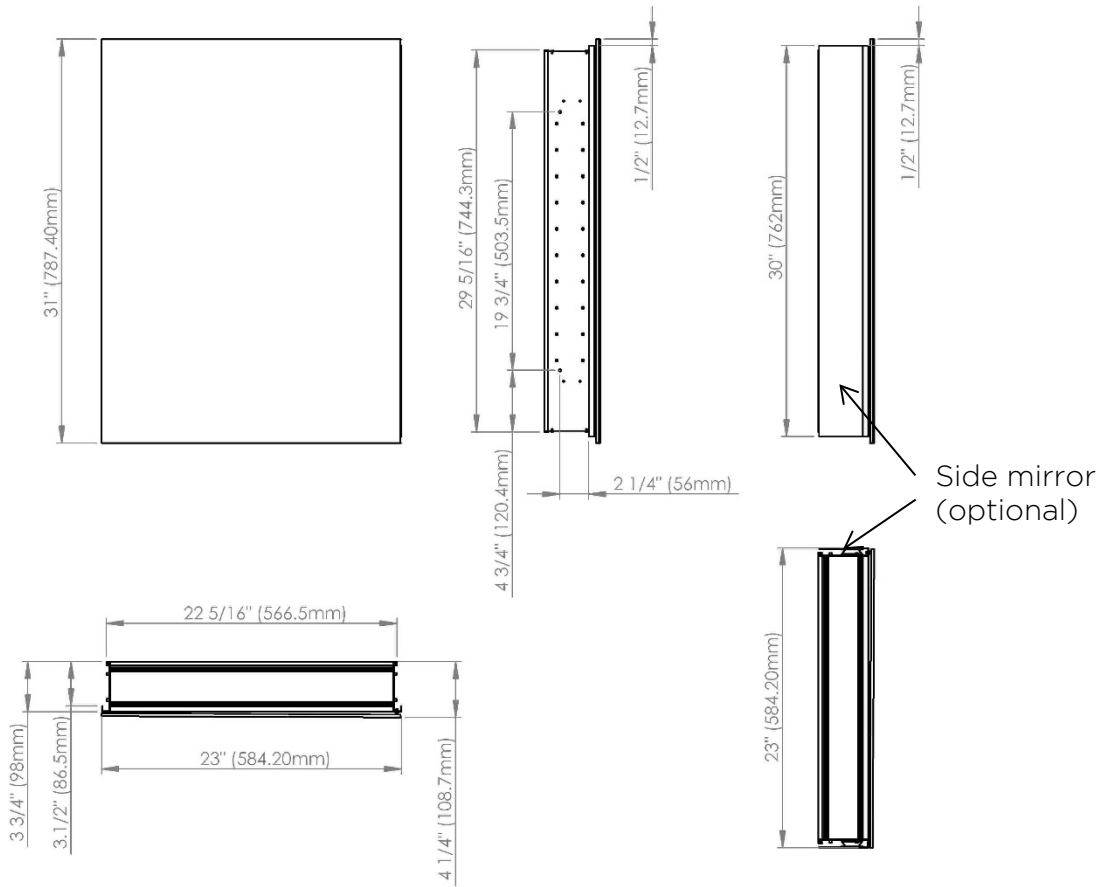

Model#	10.23314.000
Model	1/23" x 31" x 4"

Including:

- Silverlasting™ double-sided mirror doors (left and right option)
- 3 Glass shelves
- Blum soft-close hinges
- Mirrored interior
- Anodized aluminum body

Recessed
(Rough Opening 22 5/16" x 29 5/16")

Surface Mount

SIDLER®

Model#	10.23316.000
Model	1/23" x 31" x 6"

Including:

- Silverlasting™ double-sided mirror doors (left and right option)
- 3 Glass shelves
- Blum soft-close hinges
- Mirrored interior
- Anodized aluminum body

Recessed

(Rough Opening 22 5/16" x 29 5/16")

Surface Mount

7626 Winston Street
Burnaby, BC V5A 2H4
CANADA

Phone: 604 415 2422
Toll Free: 888 415 2422
Fax: 604 415 2433

info@sidler-international.com
www.sidler-international.com