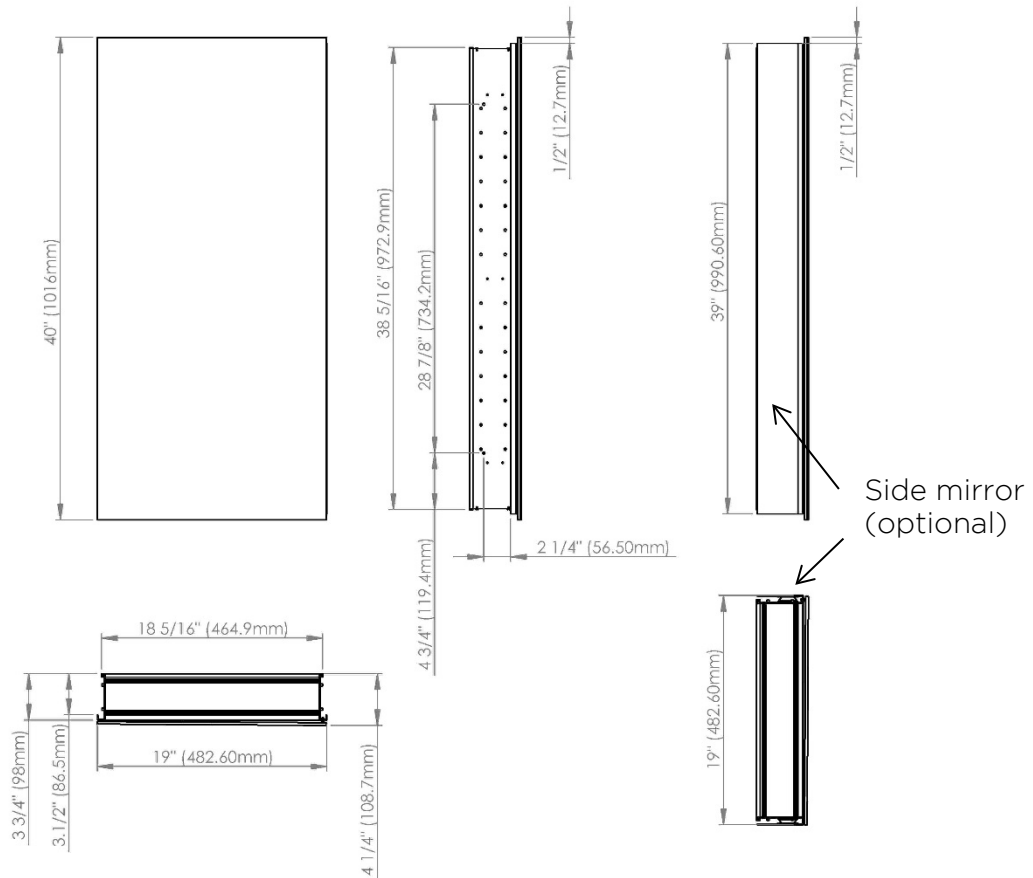

SIDLER®

Model#	10.19404.000
Model	1/19" x 40" x 4"

Including:

- Silverlasting™ double-sided mirror doors (left and right option)
- 4 Glass shelves
- Blum soft-close hinges
- Mirrored interior
- Anodized aluminum body

Recessed
(Rough Opening 18 5/16" x 38 5/16")

Surface Mount

7626 Winston Street
Burnaby, BC V5A 2H4
CANADA

Phone: 604 415 2422
Toll Free: 888 415 2422
Fax: 604 415 2433

info@sidler-international.com
www.sidler-international.com

Model#	10.19406.000
Model	1/19" x 40" x 6"

Including:

- Silverlasting™ double-sided mirror doors (left and right option)
- 4 Glass shelves
- Blum soft-close hinges
- Mirrored interior
- Anodized aluminum body

Recessed
(Rough Opening 18 5/16" x 38 5/16")

Surface Mount