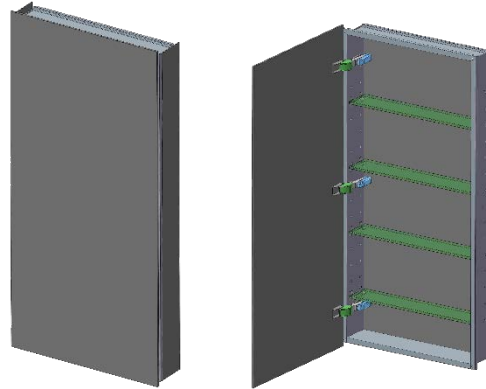

SIDLER®

Model#	10.19404.000
Model	1/19" x 40" x 4"

Including:

- Silverlasting™ double-sided mirror doors (left and right option)
- 4 Glass shelves
- Blum soft-close hinges
- Mirrored interior
- Anodized aluminum body

Recessed
(Rough Opening 18 5/16" x 38 5/16")

Surface Mount

7626 Winston Street
Burnaby, BC V5A 2H4
CANADA

Phone: 604 415 2422
Toll Free: 888 415 2422
Fax: 604 415 2433

info@sidler-international.com
www.sidler-international.com

Model#	10.19406.000
Model	1/19" x 40" x 6"

Including:

- Silverlasting™ double-sided mirror doors (left and right option)
- 4 Glass shelves
- Blum soft-close hinges
- Mirrored interior
- Anodized aluminum body

Recessed
(Rough Opening 18 5/16" x 38 5/16")

Surface Mount