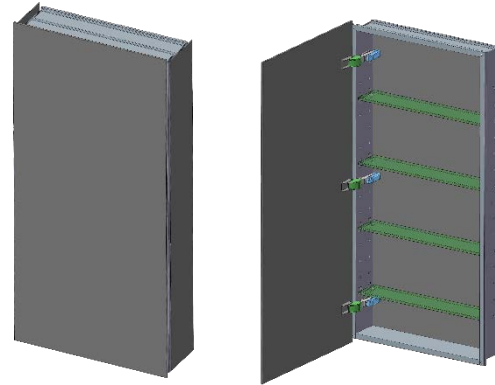

SIDLER®

Model#	10.19404.000
Model	1/19" x 40" x 4"

Including:

- Silverlasting™ double-sided mirror doors (left and right option)
- 4 Glass shelves
- Blum soft-close hinges
- Mirrored interior
- Anodized aluminum body

Recessed
(Rough Opening 18 5/16" x 38 5/16")

Surface Mount

7626 Winston Street
Burnaby, BC V5A 2H4
CANADA

Phone: 604 415 2422
Toll Free: 888 415 2422
Fax: 604 415 2433

info@sidler-international.com
www.sidler-international.com

Model#	10.19406.000
Model	1/19" x 40" x 6"

Including:

- Silverlasting™ double-sided mirror doors (left and right option)
- 4 Glass shelves
- Blum soft-close hinges
- Mirrored interior
- Anodized aluminum body

Recessed
(Rough Opening 18 5/16" x 38 5/16")

Surface Mount