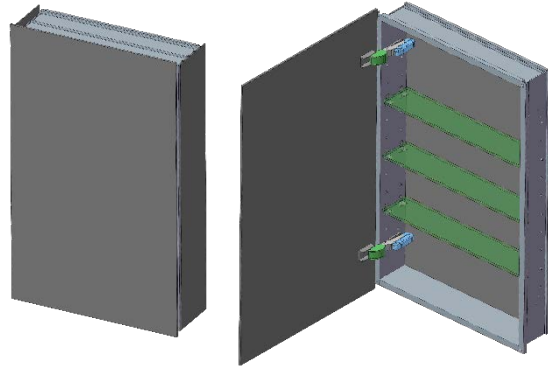

SIDLER®

Model#	10.19314.000
Model	1/19" x 31" x 4"

Including:

- Silverlasting™ double-sided mirror doors (left and right option)
- 3 Glass shelves
- Blum soft-close hinges
- Mirrored interior
- Anodized aluminum body

Recessed
(Rough Opening 18 5/16" x 29 5/16")

Surface Mount

7626 Winston Street
Burnaby, BC V5A 2H4
CANADA

Phone: 604 415 2422
Toll Free: 888 415 2422
Fax: 604 415 2433

info@sidler-international.com
www.sidler-international.com

SIDLER®

Model#	10.19316.000
Model	1/19" x 31" x 6"

Including:

- Silverlasting™ double-sided mirror doors (left and right option)
- 3 Glass shelves
- Blum soft-close hinges
- Mirrored interior
- Anodized aluminum body