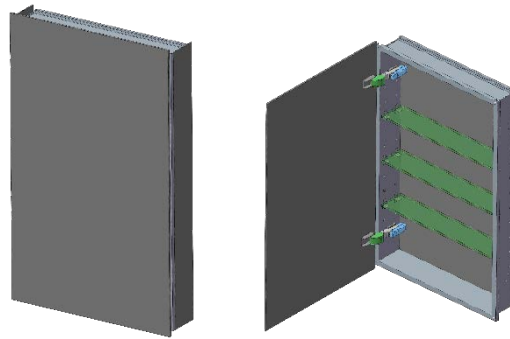

SIDLER®

Model#	10.19314.000
Model	1/19" x 31" x 4"

Including:

- Silverlasting™ double-sided mirror doors (left and right option)
- 3 Glass shelves
- Blum soft-close hinges
- Mirrored interior
- Anodized aluminum body

Recessed

(Rough Opening 18 5/16" x 29 5/16")

Surface Mount

7626 Winston Street
Burnaby, BC V5A 2H4
CANADA

Phone: 604 415 2422
Toll Free: 888 415 2422
Fax: 604 415 2433

info@sidler-international.com
www.sidler-international.com

SIDLER®

Model#	10.19316.000
Model	1/19" x 31" x 6"

Including:

- Silverlasting™ double-sided mirror doors (left and right option)
- 3 Glass shelves
- Blum soft-close hinges
- Mirrored interior
- Anodized aluminum body