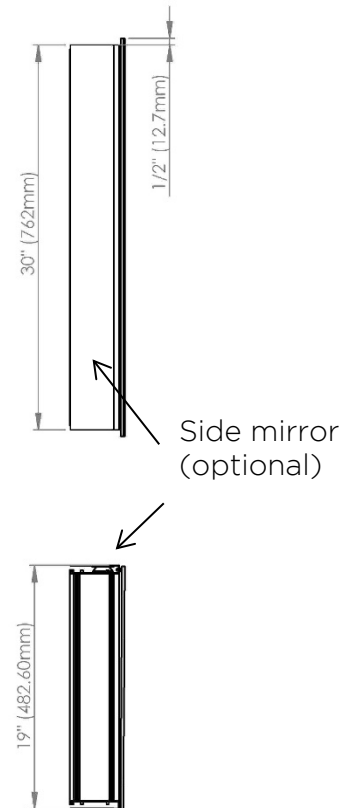

SIDLER®

Model#	10.19314.000
Model	1/19" x 31" x 4"

Including:

- Silverlasting™ double-sided mirror doors (left and right option)
- 3 Glass shelves
- Blum soft-close hinges
- Mirrored interior
- Anodized aluminum body

Recessed

(Rough Opening 18 5/16" x 29 5/16")

Surface Mount

7626 Winston Street
Burnaby, BC V5A 2H4
CANADA

Phone: 604 415 2422
Toll Free: 888 415 2422
Fax: 604 415 2433

info@sidler-international.com
www.sidler-international.com

SIDLER®

Model#	10.19316.000
Model	1/19" x 31" x 6"

Including:

- Silverlasting™ double-sided mirror doors (left and right option)
- 3 Glass shelves
- Blum soft-close hinges
- Mirrored interior
- Anodized aluminum body