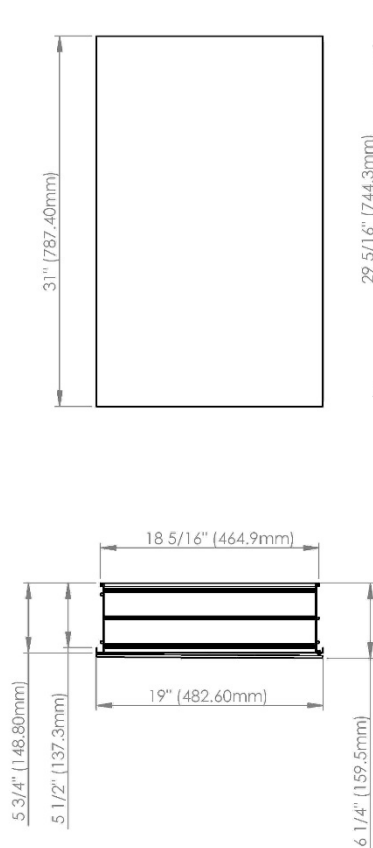

SIDLER®

Model#	10.19314.000
Model	1/19" x 31" x 4"

Including:

- Silverlasting™ double-sided mirror doors (left and right option)
- 3 Glass shelves
- Blum soft-close hinges
- Mirrored interior
- Anodized aluminum body

Recessed

(Rough Opening 18 5/16" x 29 5/16")

Surface Mount

7626 Winston Street
Burnaby, BC V5A 2H4
CANADA

Phone: 604 415 2422
Toll Free: 888 415 2422
Fax: 604 415 2433

info@sidler-international.com
www.sidler-international.com

SIDLER®

Model#	10.19316.000
Model	1/19" x 31" x 6"

Including:

- Silverlasting™ double-sided mirror doors (left and right option)
- 3 Glass shelves
- Blum soft-close hinges
- Mirrored interior
- Anodized aluminum body