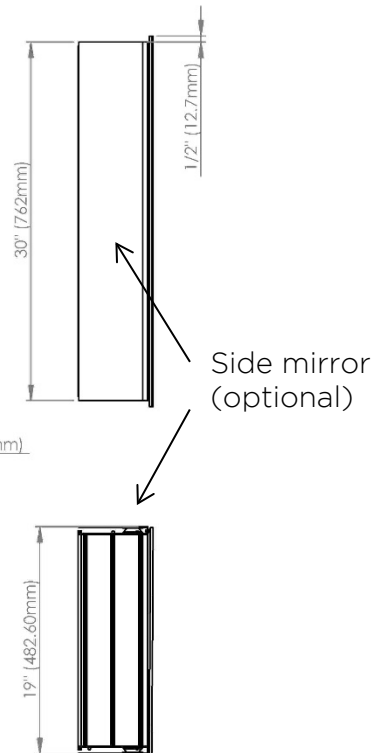

SIDLER®

Model#	10.19314.000
Model	1/19" x 31" x 4"

Including:

- Silverlasting™ double-sided mirror doors (left and right option)
- 3 Glass shelves
- Blum soft-close hinges
- Mirrored interior
- Anodized aluminum body

Recessed

(Rough Opening 18 5/16" x 29 5/16")

Surface Mount

7626 Winston Street
Burnaby, BC V5A 2H4
CANADA

Phone: 604 415 2422
Toll Free: 888 415 2422
Fax: 604 415 2433

info@sidler-international.com
www.sidler-international.com

SIDLER®

Model#	10.19316.000
Model	1/19" x 31" x 6"

Including:

- Silverlasting™ double-sided mirror doors (left and right option)
- 3 Glass shelves
- Blum soft-close hinges
- Mirrored interior
- Anodized aluminum body