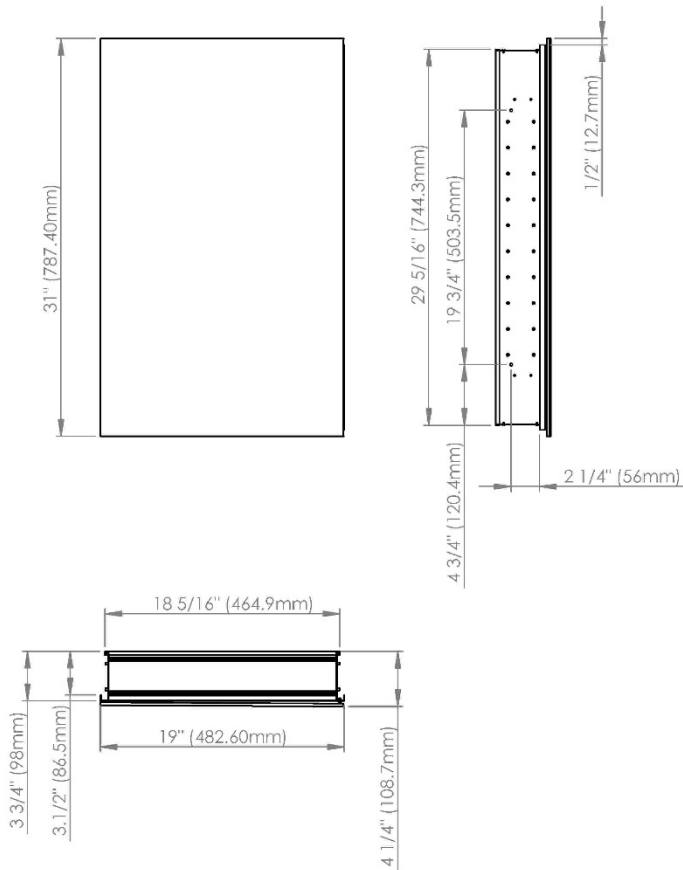

SIDLER®

Model#	10.19314.000
Model	1/19" x 31" x 4"

Including:

- Silverlasting™ double-sided mirror doors (left and right option)
- 3 Glass shelves
- Blum soft-close hinges
- Mirrored interior
- Anodized aluminum body

Recessed

(Rough Opening 18 5/16" x 29 5/16")

Surface Mount

7626 Winston Street
Burnaby, BC V5A 2H4
CANADA

Phone: 604 415 2422
Toll Free: 888 415 2422
Fax: 604 415 2433

info@sidler-international.com
www.sidler-international.com

SIDLER®

Model#	10.19316.000
Model	1/19" x 31" x 6"

Including:

- Silverlasting™ double-sided mirror doors (left and right option)
- 3 Glass shelves
- Blum soft-close hinges
- Mirrored interior
- Anodized aluminum body