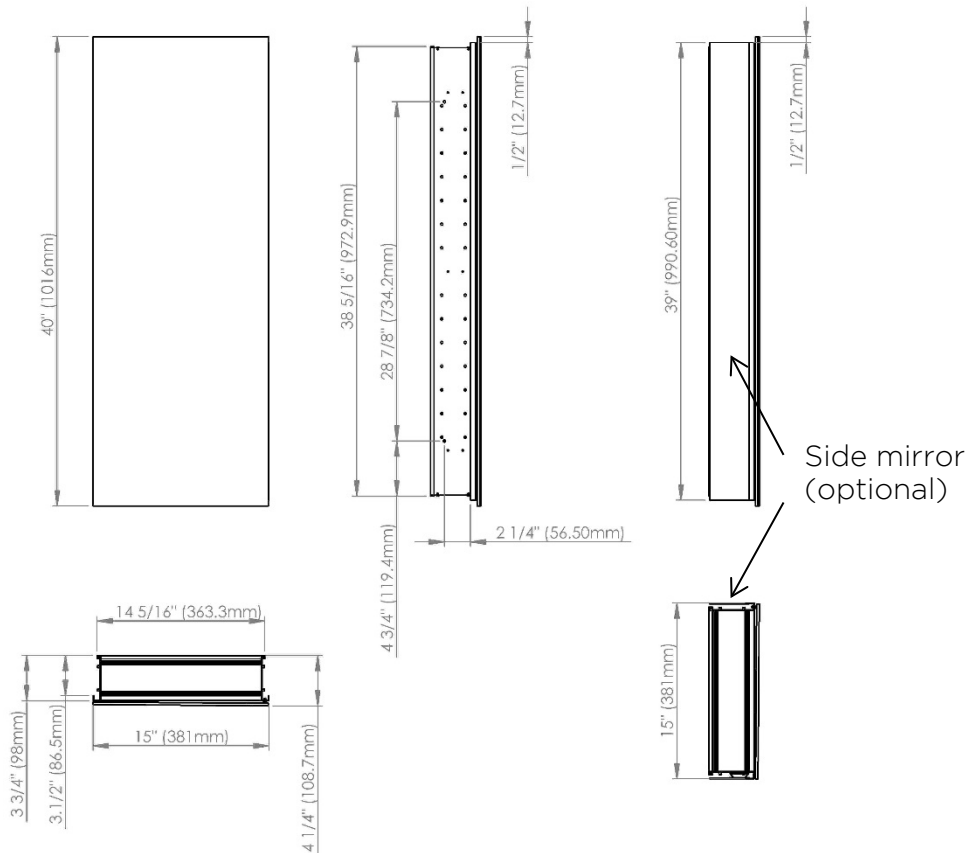

SIDLER®

Model#	10.15404.000
Model	1/15" x 40" x 4"

Including:

- Silverlasting™ double-sided mirror doors (left and right option)
- 4 Glass shelves
- Blum soft-close hinges
- Mirrored interior
- Anodized aluminum body

Recessed
(Rough Opening 14 5/16" x 38 5/16")

Surface Mount

7626 Winston Street
Burnaby, BC V5A 2H4
CANADA

Phone: 604 415 2422
Toll Free: 888 415 2422
Fax: 604 415 2433

info@sidler-international.com
www.sidler-international.com

SIDLER®

Model#	10.15406.000
Model	1/15" x 40" x 6"

Including:

- Silverlasting™ double-sided mirror doors (left and right option)
- 4 Glass shelves
- Blum soft-close hinges
- Mirrored interior
- Anodized aluminum body