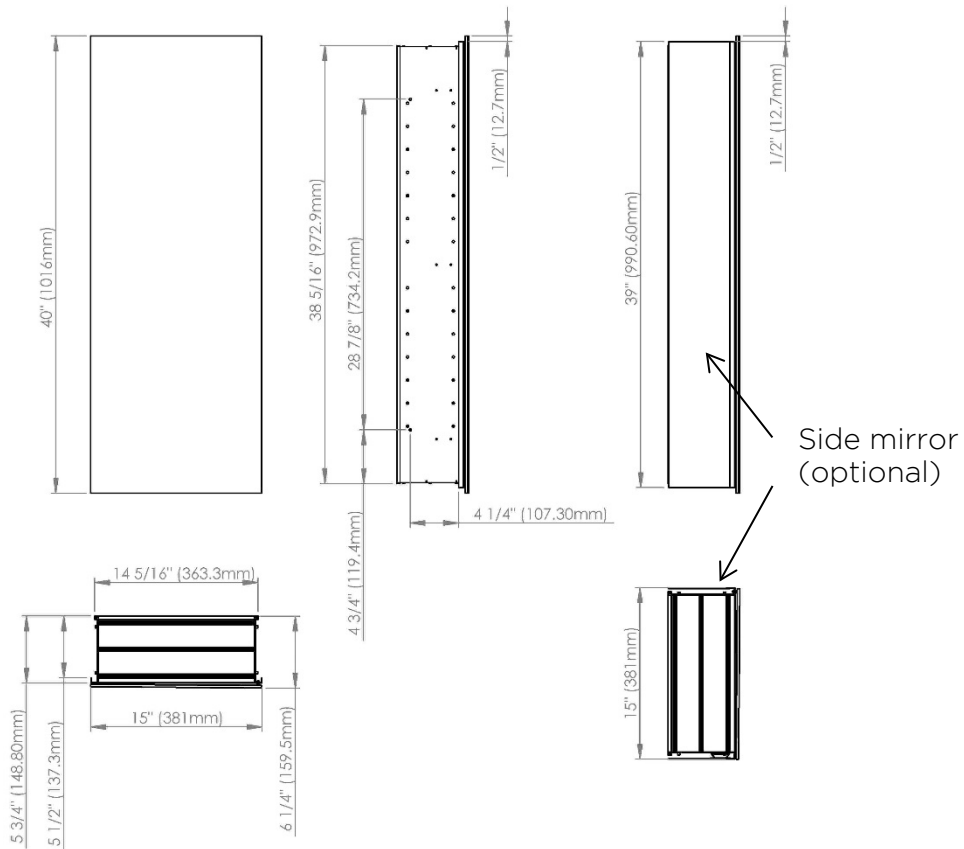

SIDLER®

Model#	10.15404.000
Model	1/15" x 40" x 4"

Including:

- Silverlasting™ double-sided mirror doors (left and right option)
- 4 Glass shelves
- Blum soft-close hinges
- Mirrored interior
- Anodized aluminum body

SIDLER®

Model#	10.15406.000
Model	1/15" x 40" x 6"

Including:

- Silverlasting™ double-sided mirror doors (left and right option)
- 4 Glass shelves
- Blum soft-close hinges
- Mirrored interior
- Anodized aluminum body

Recessed
(Rough Opening 14 5/16" x 38 5/16")

Surface Mount

7626 Winston Street
Burnaby, BC V5A 2H4
CANADA

Phone: 604 415 2422
Toll Free: 888 415 2422
Fax: 604 415 2433

info@sidler-international.com
www.sidler-international.com