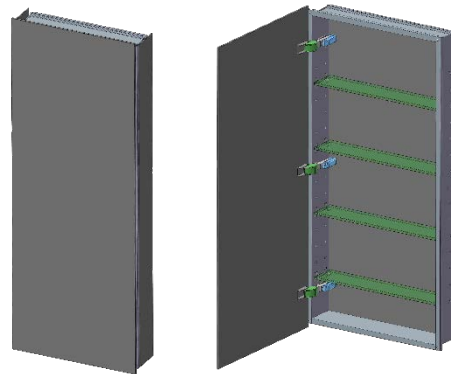

SIDLER®

Model#	10.15404.000
Model	1/15" x 40" x 4"

Including:

- Silverlasting™ double-sided mirror doors (left and right option)
- 4 Glass shelves
- Blum soft-close hinges
- Mirrored interior
- Anodized aluminum body

Recessed
(Rough Opening 14 5/16" x 38 5/16")

Surface Mount

7626 Winston Street
Burnaby, BC V5A 2H4
CANADA

Phone: 604 415 2422
Toll Free: 888 415 2422
Fax: 604 415 2433

info@sidler-international.com
www.sidler-international.com

SIDLER®

Model#	10.15406.000
Model	1/15" x 40" x 6"

Including:

- Silverlasting™ double-sided mirror doors (left and right option)
- 4 Glass shelves
- Blum soft-close hinges
- Mirrored interior
- Anodized aluminum body