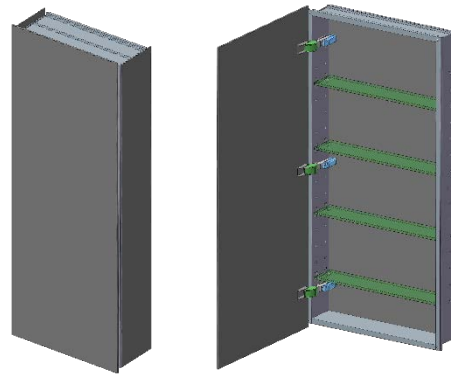

SIDLER®

Model#	10.15404.000
Model	1/15" x 40" x 4"

Including:

- Silverlasting™ double-sided mirror doors (left and right option)
- 4 Glass shelves
- Blum soft-close hinges
- Mirrored interior
- Anodized aluminum body

Recessed
(Rough Opening 14 5/16" x 38 5/16")

Surface Mount

7626 Winston Street
Burnaby, BC V5A 2H4
CANADA

Phone: 604 415 2422
Toll Free: 888 415 2422
Fax: 604 415 2433

info@sidler-international.com
www.sidler-international.com

SIDLER®

Model#	10.15406.000
Model	1/15" x 40" x 6"

Including:

- Silverlasting™ double-sided mirror doors (left and right option)
- 4 Glass shelves
- Blum soft-close hinges
- Mirrored interior
- Anodized aluminum body