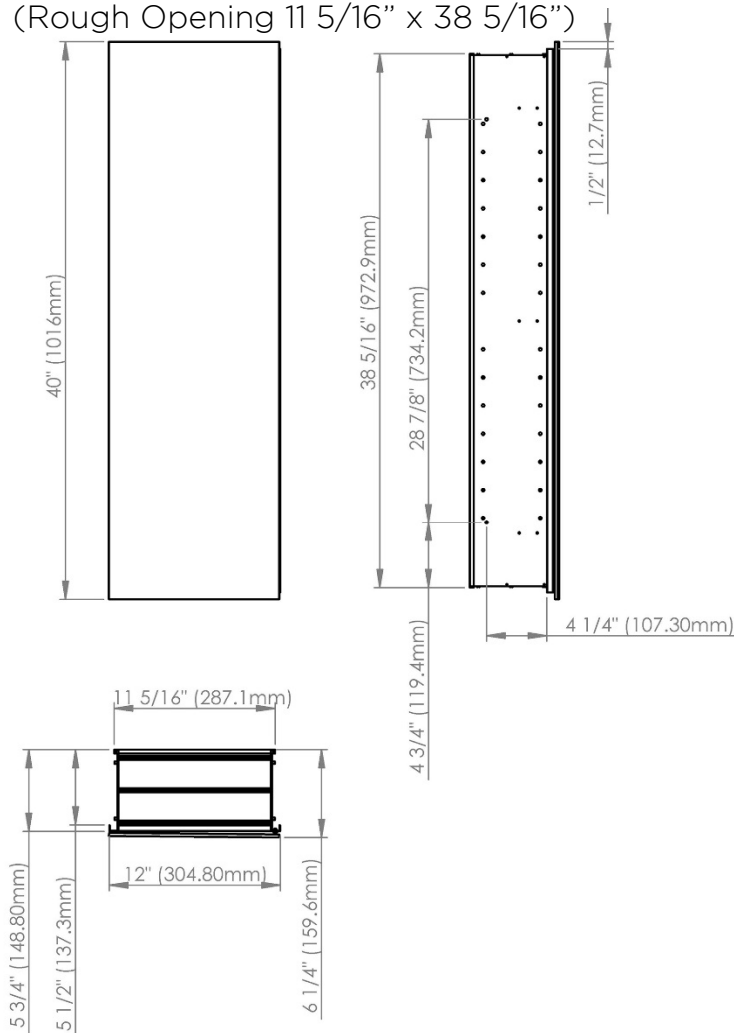

Model#	10.12404.000
Model	1/12"x40"x4"

Including:

- Silverlasting™ double-sided mirror doors
- 4 Glass shelves
- Blum soft-close hinges
- Mirrored interior
- Anodized aluminum body

# SIDLER®

Model#	10.12406.000
Model	1/12"x40"x6"

## Recessed (Rough Opening 11 5/16" x 38 5/16")