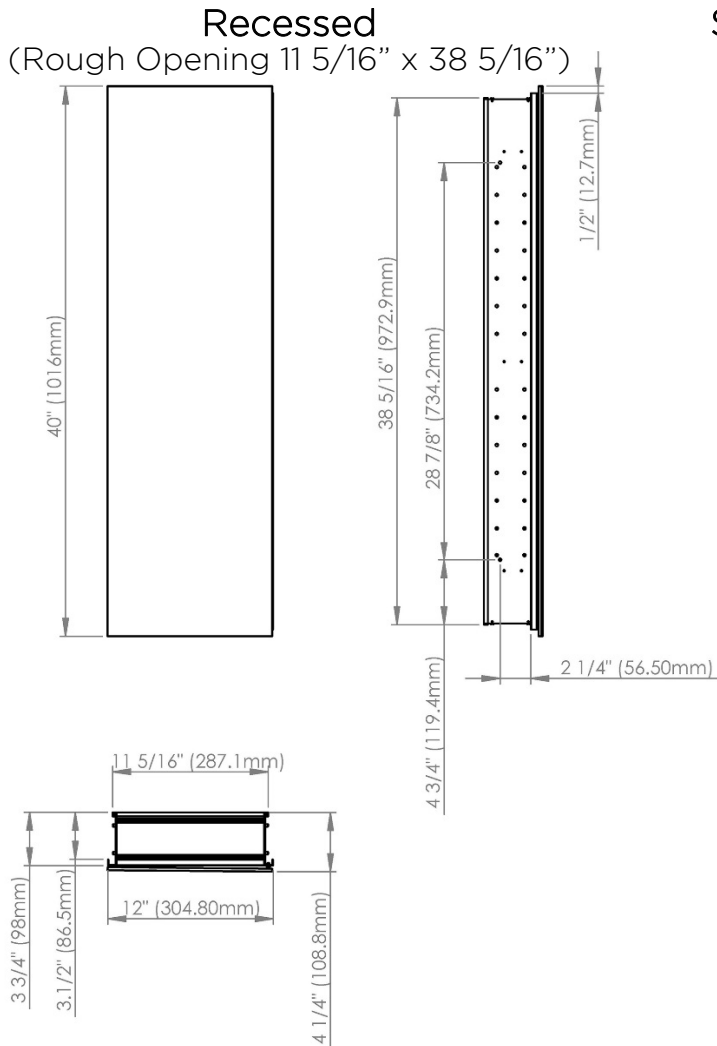

Model#	10.12404.000
Model	1/12"x40"x4"

Including:

- Silverlasting™ double-sided mirror doors
- 4 Glass shelves
- Blum soft-close hinges
- Mirrored interior
- Anodized aluminum body

# SIDLER®

Model#	10.12406.000
Model	1/12"x40"x6"

## Recessed (Rough Opening 11 5/16" x 38 5/16")