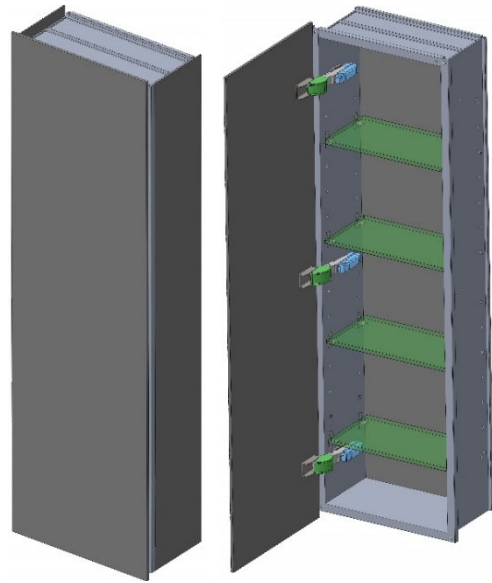

Model#	10.12404.000
Model	1/12"x40"x4"

Including:

- Silverlasting™ double-sided mirror doors
- 4 Glass shelves
- Blum soft-close hinges
- Mirrored interior
- Anodized aluminum body

# SIDLER®

Model#	10.12406.000
Model	1/12"x40"x6"

## Including:

- Silverlasting™ double-sided mirror doors
- 4 Glass shelves
- Blum soft-close hinges
- Mirrored interior
- Anodized aluminum body

## Recessed (Rough Opening 11 5/16" x 38 5/16")