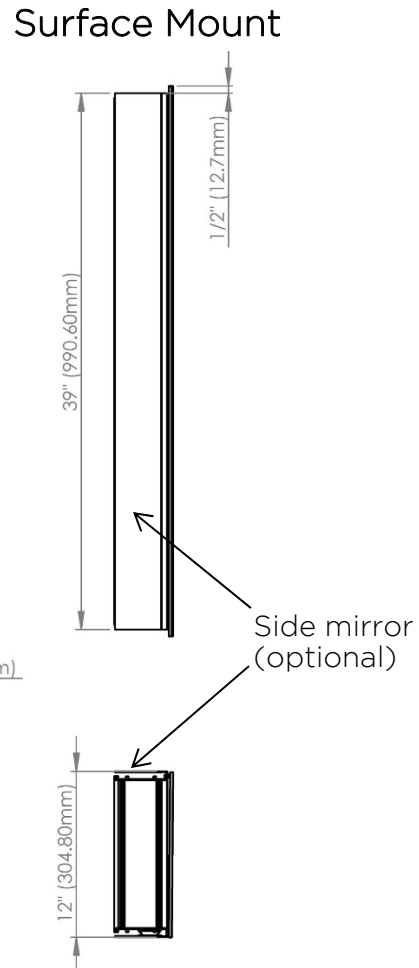

Model#	10.12404.000
Model	1/12"x40"x4"

Including:

- Silverlasting™ double-sided mirror doors
- 4 Glass shelves
- Blum soft-close hinges
- Mirrored interior
- Anodized aluminum body

# SIDLER®

Model#	10.12406.000
Model	1/12"x40"x6"

## Recessed (Rough Opening 11 5/16" x 38 5/16")