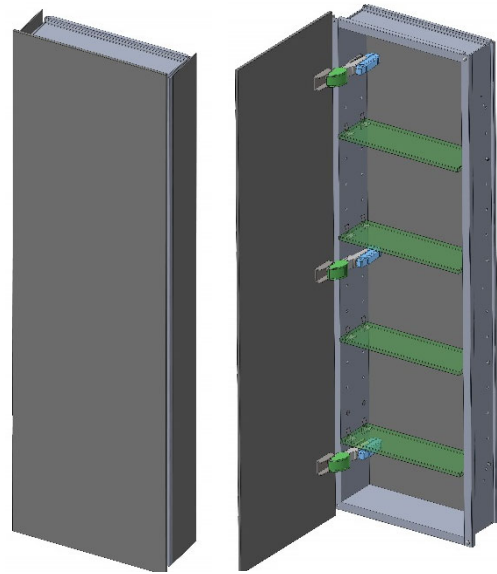

Model#	10.12404.000
Model	1/12"x40"x4"

Including:

- Silverlasting™ double-sided mirror doors
- 4 Glass shelves
- Blum soft-close hinges
- Mirrored interior
- Anodized aluminum body

# SIDLER®

Model#	10.12406.000
Model	1/12"x40"x6"

## Including:

- Silverlasting™ double-sided mirror doors
- 4 Glass shelves
- Blum soft-close hinges
- Mirrored interior
- Anodized aluminum body

## Recessed (Rough Opening 11 5/16" x 38 5/16")