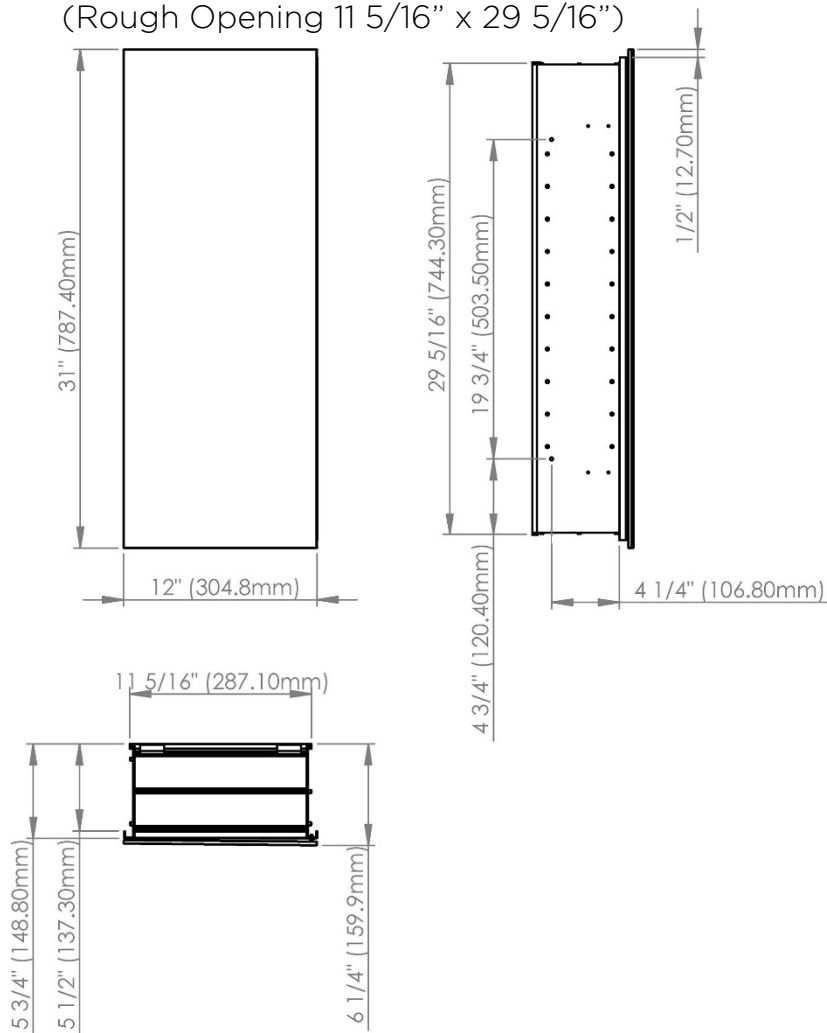

Model#	10.12314.000
Model	1/12"x31"x4"

Including:

- Silverlasting™ double-sided mirror doors
- 3 Glass shelves
- Blum soft-close hinges
- Mirrored interior
- Anodized aluminum body

Recessed
(Rough Opening 11 5/16" x 29 5/16")

Surface Mount

SIDLER®

Model#	10.12316.000
Model	1/12"x31"x6"

Including:

- Silverlasting™ double-sided mirror doors
- 3 Glass shelves
- Blum soft-close hinges
- Mirrored interior
- Anodized aluminum body

Recessed (Rough Opening 11 5/16" x 29 5/16")