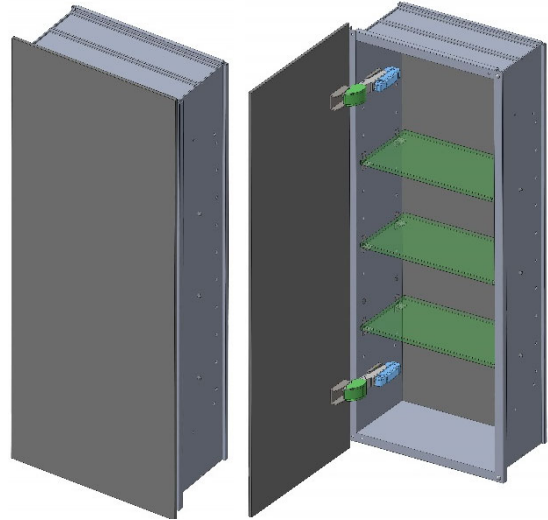

Model#	10.12314.000
Model	1/12"x31"x4"

Including:

- Silverlasting™ double-sided mirror doors
- 3 Glass shelves
- Blum soft-close hinges
- Mirrored interior
- Anodized aluminum body

Recessed
(Rough Opening 11 5/16" x 29 5/16")

Surface Mount

SIDLER®

Model#	10.12316.000
Model	1/12"x31"x6"

Including:

- Silverlasting™ double-sided mirror doors
- 3 Glass shelves
- Blum soft-close hinges
- Mirrored interior
- Anodized aluminum body

Recessed (Rough Opening 11 5/16" x 29 5/16")