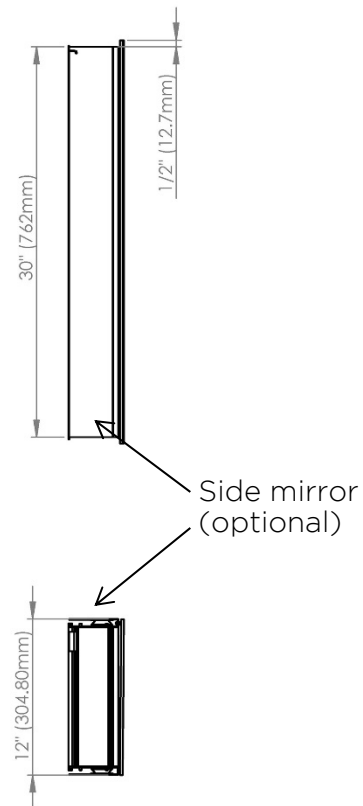

Model#	10.12314.000
Model	1/12"x31"x4"

Including:

- Silverlasting™ double-sided mirror doors
- 3 Glass shelves
- Blum soft-close hinges
- Mirrored interior
- Anodized aluminum body

Recessed
(Rough Opening 11 5/16" x 29 5/16")

Surface Mount

SIDLER®

Model#	10.12316.000
Model	1/12"x31"x6"

Including:

- Silverlasting™ double-sided mirror doors
- 3 Glass shelves
- Blum soft-close hinges
- Mirrored interior
- Anodized aluminum body

Recessed (Rough Opening 11 5/16" x 29 5/16")