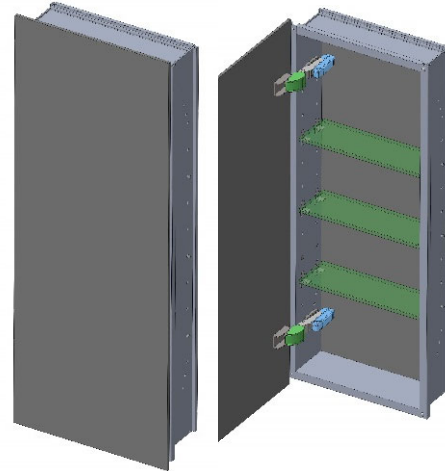

Model#	10.12314.000
Model	1/12"x31"x4"

Including:

- Silverlasting™ double-sided mirror doors
- 3 Glass shelves
- Blum soft-close hinges
- Mirrored interior
- Anodized aluminum body

Recessed
(Rough Opening 11 5/16" x 29 5/16")

Surface Mount

SIDLER®

Model#	10.12316.000
Model	1/12"x31"x6"

Including:

- Silverlasting™ double-sided mirror doors
- 3 Glass shelves
- Blum soft-close hinges
- Mirrored interior
- Anodized aluminum body

Recessed (Rough Opening 11 5/16" x 29 5/16")