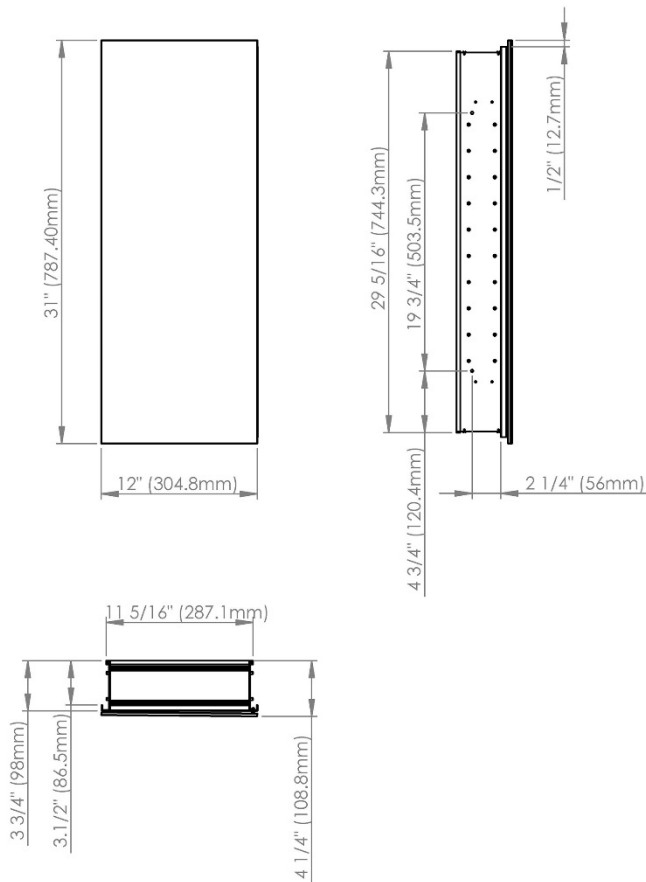

Model#	10.12314.000
Model	1/12"x31"x4"

Including:

- Silverlasting™ double-sided mirror doors
- 3 Glass shelves
- Blum soft-close hinges
- Mirrored interior
- Anodized aluminum body

Recessed
(Rough Opening 11 5/16" x 29 5/16")

Surface Mount

SIDLER®

Model#	10.12316.000
Model	1/12"x31"x6"

Including:

- Silverlasting™ double-sided mirror doors
- 3 Glass shelves
- Blum soft-close hinges
- Mirrored interior
- Anodized aluminum body

Recessed (Rough Opening 11 5/16" x 29 5/16")