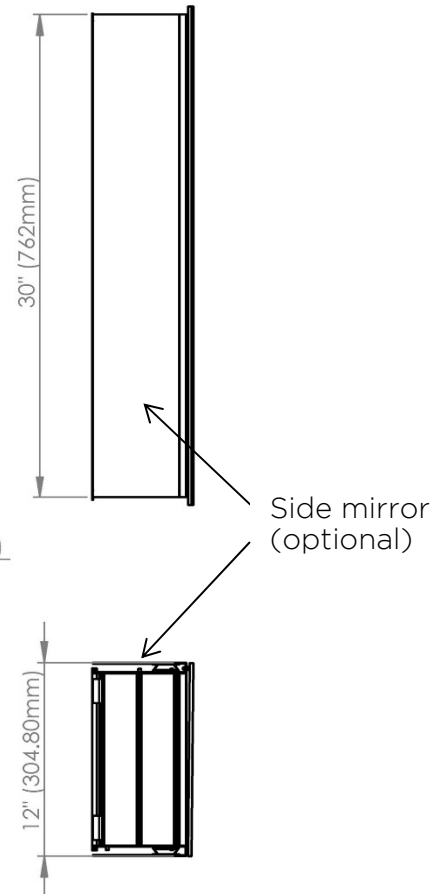

7626 Winston Street
Burnaby, BC V5A 2H4
CANADA

Phone: 604 415 2422
Toll Free: 888 415 2422
Fax: 604 415 2433

info@sidler-international.com
www.sidler-international.com