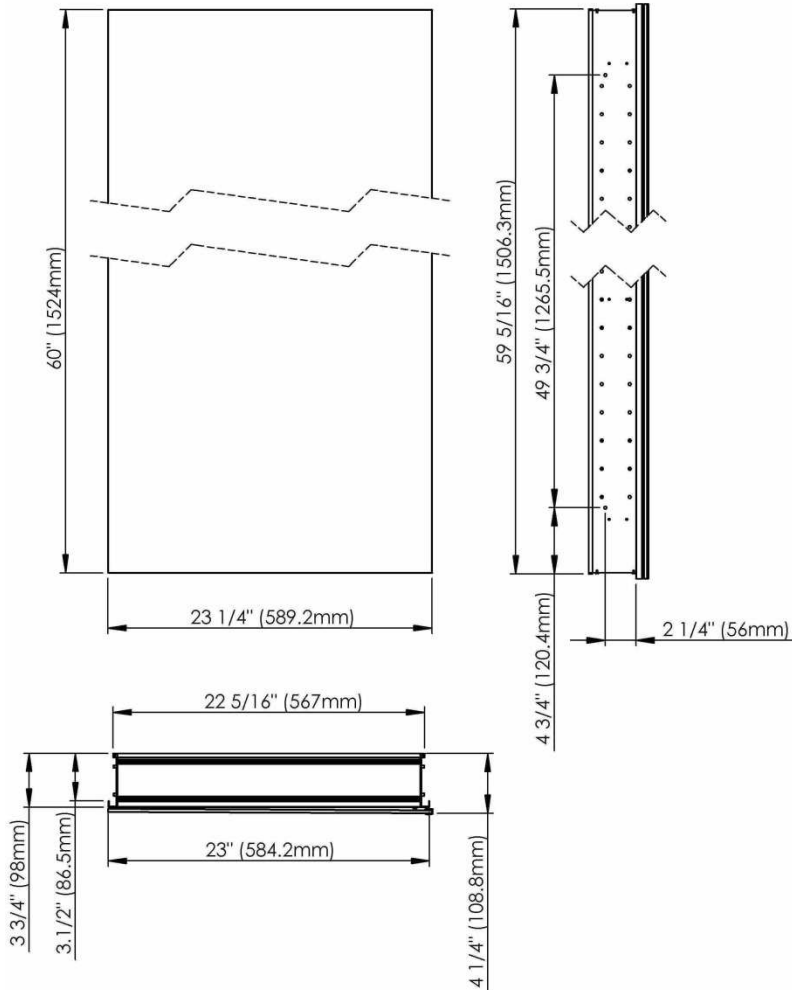

SIDLER® Tall

	(left-hand hinge)	(right-hand hinge)
Model#	1.806.014	1.806.024
Model	TL 1/23 1/4"-4"/L	TL 1/23 1/4"-4"/R

Including:

- Styling shelf incl. hairdryer holder and accessory hooks
- Silverlasting™, double sided mirror doors
- 5 Glass shelves
- Blum soft close hinges
- Mirrored interior
- Anodized aluminum body

Recessed

(Rough Opening 22 5/16" x 59 5/16")

Surface Mount

7626 Winston Street
Burnaby, BC V5A 2H4
CANADA

Phone: 604 415 2422
Toll Free: 888 415 2422
Fax: 604 415 2433

info@sidler-international.com
www.sidler-international.com

SIDLER® Tall

	(left-hand hinge)	(right-hand hinge)
Model#	1.806.016	1.806.026
Model	TL 1/23 1/4"-6"/L	TL 1/23 1/4"-6"/R

Including:

- Styling shelve incl. hairdryer holder and accessory hooks
- Silverlasting™, double sided mirror doors
- 5 Glass shelves
- Blum soft close hinges
- Mirrored interior
- Anodized aluminum body

Recessed

(Rough Opening 22 5/16" x 59 5/16")

Surface Mount

7626 Winston Street
Burnaby, BC V5A 2H4
CANADA

Phone: **604 415 2422**
Toll Free: **888 415 2422**
Fax: **604 415 2433**

info@sidler-international.com
www.sidler-international.com