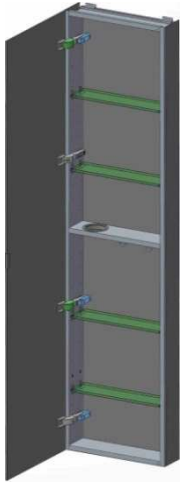

SIDLER® Tall

	(left-hand hinge)	(right-hand hinge)
Model#	1.806.014	1.806.024
Model	TL 1/23 1/4"-4"/L	TL 1/23 1/4"-4"/R

Including:

- Styling shelf incl. hairdryer holder and accessory hooks
- Silverlasting™, double sided mirror doors
- 5 Glass shelves
- Blum soft close hinges
- Mirrored interior
- Anodized aluminum body

Recessed

(Rough Opening 22 5/16" x 59 5/16")

Surface Mount

7626 Winston Street
Burnaby, BC V5A 2H4
CANADA

Phone: 604 415 2422
Toll Free: 888 415 2422
Fax: 604 415 2433

info@sidler-international.com
www.sidler-international.com

SIDLER® Tall

	(left-hand hinge)	(right-hand hinge)
Model#	1.806.016	1.806.026
Model	TL 1/23 1/4"-6"/L	TL 1/23 1/4"-6"/R

Including:

- Styling shelve incl. hairdryer holder and accessory hooks
- Silverlasting™, double sided mirror doors
- 5 Glass shelves
- Blum soft close hinges
- Mirrored interior
- Anodized aluminum body