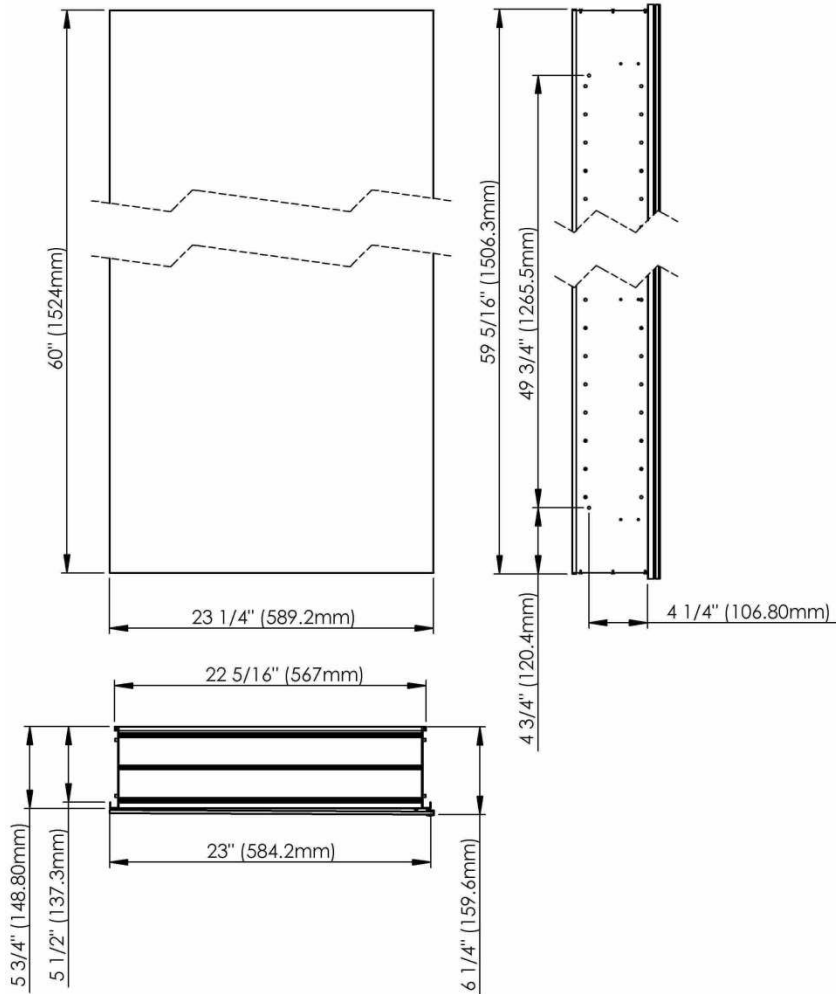

SIDLER® Tall

	(left-hand hinge)	(right-hand hinge)
Model#	1.806.014	1.806.024
Model	TL 1/23 1/4"-4"/L	TL 1/23 1/4"-4"/R

Including:

- Styling shelf incl. hairdryer holder and accessory hooks
- Silverlasting™, double sided mirror doors
- 5 Glass shelves
- Blum soft close hinges
- Mirrored interior
- Anodized aluminum body

Recessed

(Rough Opening 22 5/16" x 59 5/16")

Surface Mount

7626 Winston Street
Burnaby, BC V5A 2H4
CANADA

Phone: 604 415 2422
Toll Free: 888 415 2422
Fax: 604 415 2433

info@sidler-international.com
www.sidler-international.com

SIDLER® Tall

	(left-hand hinge)	(right-hand hinge)
Model#	1.806.016	1.806.026
Model	TL 1/23 1/4"-6"/L	TL 1/23 1/4"-6"/R

Including:

- Styling shelve incl. hairdryer holder and accessory hooks
- Silverlasting™, double sided mirror doors
- 5 Glass shelves
- Blum soft close hinges
- Mirrored interior
- Anodized aluminum body

Recessed

(Rough Opening 22 5/16" x 59 5/16")

Surface Mount

7626 Winston Street
Burnaby, BC V5A 2H4
CANADA

Phone: **604 415 2422**
Toll Free: **888 415 2422**
Fax: **604 415 2433**

info@sidler-international.com
www.sidler-international.com