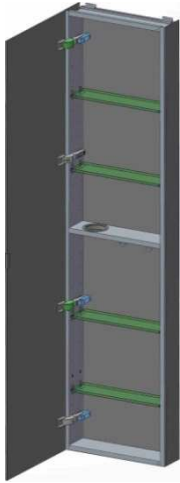

SIDLER® Tall

	(left-hand hinge)	(right-hand hinge)
Model#	1.806.014	1.806.024
Model	TL 1/23 1/4"-4"/L	TL 1/23 1/4"-4"/R

Including:

- Styling shelf incl. hairdryer holder and accessory hooks
- Silverlasting™, double sided mirror doors
- 5 Glass shelves
- Blum soft close hinges
- Mirrored interior
- Anodized aluminum body

Recessed

(Rough Opening 22 5/16" x 59 5/16")

Surface Mount

7626 Winston Street
Burnaby, BC V5A 2H4
CANADA

Phone: 604 415 2422
Toll Free: 888 415 2422
Fax: 604 415 2433

info@sidler-international.com
www.sidler-international.com

SIDLER® Tall

	(left-hand hinge)	(right-hand hinge)
Model#	1.806.016	1.806.026
Model	TL 1/23 1/4"-6"/L	TL 1/23 1/4"-6"/R

Including:

- Styling shelve incl. hairdryer holder and accessory hooks
- Silverlasting™, double sided mirror doors
- 5 Glass shelves
- Blum soft close hinges
- Mirrored interior
- Anodized aluminum body

Recessed

(Rough Opening 22 5/16" x 59 5/16")

Surface Mount

7626 Winston Street
Burnaby, BC V5A 2H4
CANADA

Phone: **604 415 2422**
Toll Free: **888 415 2422**
Fax: **604 415 2433**

info@sidler-international.com
www.sidler-international.com