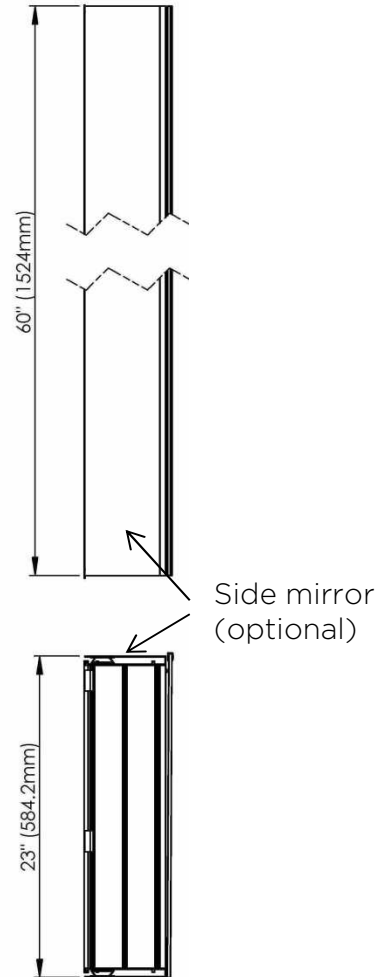

SIDLER® Tall

	(left-hand hinge)	(right-hand hinge)
Model#	1.806.014	1.806.024
Model	TL 1/23 1/4"-4"/L	TL 1/23 1/4"-4"/R

Including:

- Styling shelf incl. hairdryer holder and accessory hooks
- Silverlasting™, double sided mirror doors
- 5 Glass shelves
- Blum soft close hinges
- Mirrored interior
- Anodized aluminum body

Recessed

(Rough Opening 22 5/16" x 59 5/16")

Surface Mount

7626 Winston Street
Burnaby, BC V5A 2H4
CANADA

Phone: 604 415 2422
Toll Free: 888 415 2422
Fax: 604 415 2433

info@sidler-international.com
www.sidler-international.com

SIDLER® Tall

	(left-hand hinge)	(right-hand hinge)
Model#	1.806.016	1.806.026
Model	TL 1/23 1/4"-6"/L	TL 1/23 1/4"-6"/R

Including:

- Styling shelve incl. hairdryer holder and accessory hooks
- Silverlasting™, double sided mirror doors
- 5 Glass shelves
- Blum soft close hinges
- Mirrored interior
- Anodized aluminum body

Recessed

(Rough Opening 22 5/16" x 59 5/16")

Surface Mount

7626 Winston Street
Burnaby, BC V5A 2H4
CANADA

Phone: **604 415 2422**
Toll Free: **888 415 2422**
Fax: **604 415 2433**

info@sidler-international.com
www.sidler-international.com