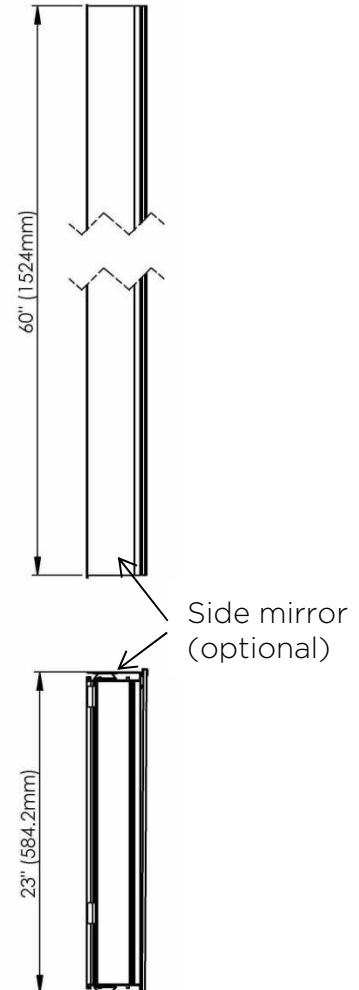

SIDLER® Tall

	(left-hand hinge)	(right-hand hinge)
Model#	1.806.014	1.806.024
Model	TL 1/23 1/4"-4"/L	TL 1/23 1/4"-4"/R

Including:

- Styling shelf incl. hairdryer holder and accessory hooks
- Silverlasting™, double sided mirror doors
- 5 Glass shelves
- Blum soft close hinges
- Mirrored interior
- Anodized aluminum body

Recessed

(Rough Opening 22 5/16" x 59 5/16")

Surface Mount

7626 Winston Street
Burnaby, BC V5A 2H4
CANADA

Phone: 604 415 2422
Toll Free: 888 415 2422
Fax: 604 415 2433

info@sidler-international.com
www.sidler-international.com

SIDLER® Tall

	(left-hand hinge)	(right-hand hinge)
Model#	1.806.016	1.806.026
Model	TL 1/23 1/4"-6"/L	TL 1/23 1/4"-6"/R

Including:

- Styling shelve incl. hairdryer holder and accessory hooks
- Silverlasting™, double sided mirror doors
- 5 Glass shelves
- Blum soft close hinges
- Mirrored interior
- Anodized aluminum body

Recessed

(Rough Opening 22 5/16" x 59 5/16")

Surface Mount

7626 Winston Street
Burnaby, BC V5A 2H4
CANADA

Phone: **604 415 2422**
Toll Free: **888 415 2422**
Fax: **604 415 2433**

info@sidler-international.com
www.sidler-international.com