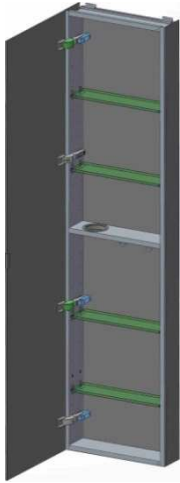

# SIDLER® Tall

	(left-hand hinge)	(right-hand hinge)
<b>Model#</b>	<b>1.805.014</b>	<b>1.805.024</b>
<b>Model</b>	<b>TL 1/19 1/4"-4"/L</b>	<b>TL 1/19 1/4"-4"/R</b>

Including:

- Styling shelf incl. hairdryer holder and accessory hooks
- Silverlasting™, double sided mirror doors
- 5 Glass shelves
- Blum soft close hinges
- Mirrored interior
- Anodized aluminum body

## Recessed

(Rough Opening 18 5/16" x 59 5/16")

# SIDLER® Tall

	(left-hand hinge)	(right-hand hinge)
<b>Model#</b>	1.805.016	1.805.026
<b>Model</b>	TL 1/19 1/4"-6"/L	TL 1/19 1/4"-6"/R

Including:

- Styling shelf incl. hairdryer holder and accessory hooks
- Silverlasting™, double sided mirror doors
- 5 Glass shelves
- Blum soft close hinges
- Mirrored interior
- Anodized aluminum body