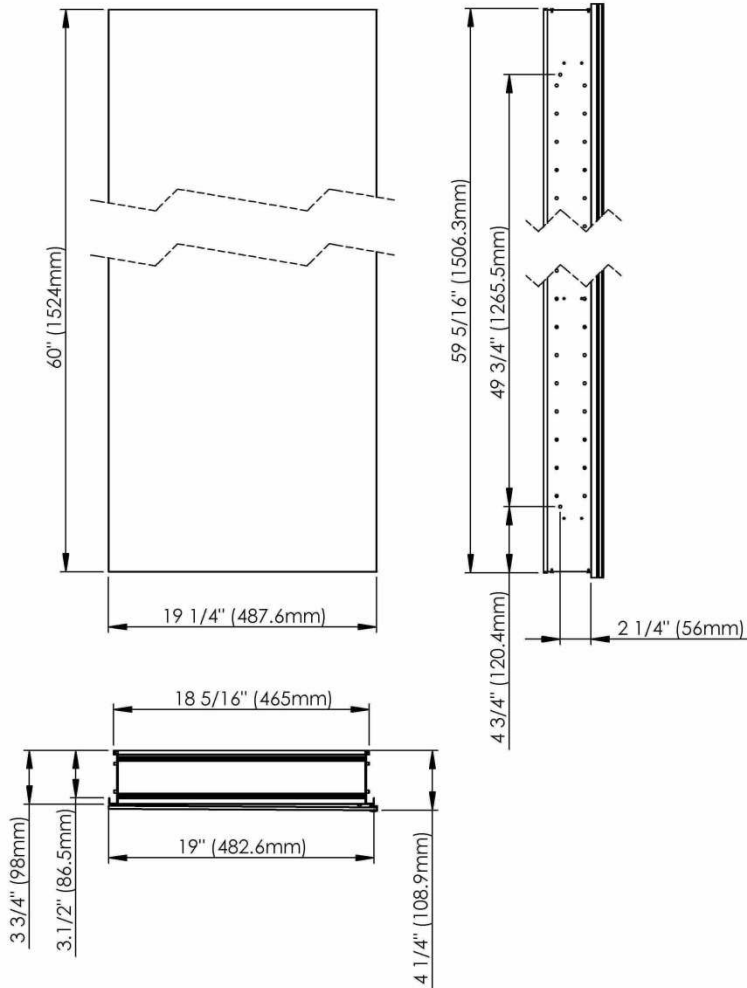

# SIDLER® Tall

	(left-hand hinge)	(right-hand hinge)
<b>Model#</b>	<b>1.805.014</b>	<b>1.805.024</b>
<b>Model</b>	<b>TL 1/19 1/4"-4"/L</b>	<b>TL 1/19 1/4"-4"/R</b>

Including:

- Styling shelf incl. hairdryer holder and accessory hooks
- Silverlasting™, double sided mirror doors
- 5 Glass shelves
- Blum soft close hinges
- Mirrored interior
- Anodized aluminum body

## Recessed

(Rough Opening 18 5/16" x 59 5/16")

# SIDLER® Tall

	(left-hand hinge)	(right-hand hinge)
<b>Model#</b>	1.805.016	1.805.026
<b>Model</b>	TL 1/19 1/4"-6"/L	TL 1/19 1/4"-6"/R

Including:

- Styling shelf incl. hairdryer holder and accessory hooks
- Silverlasting™, double sided mirror doors
- 5 Glass shelves
- Blum soft close hinges
- Mirrored interior
- Anodized aluminum body