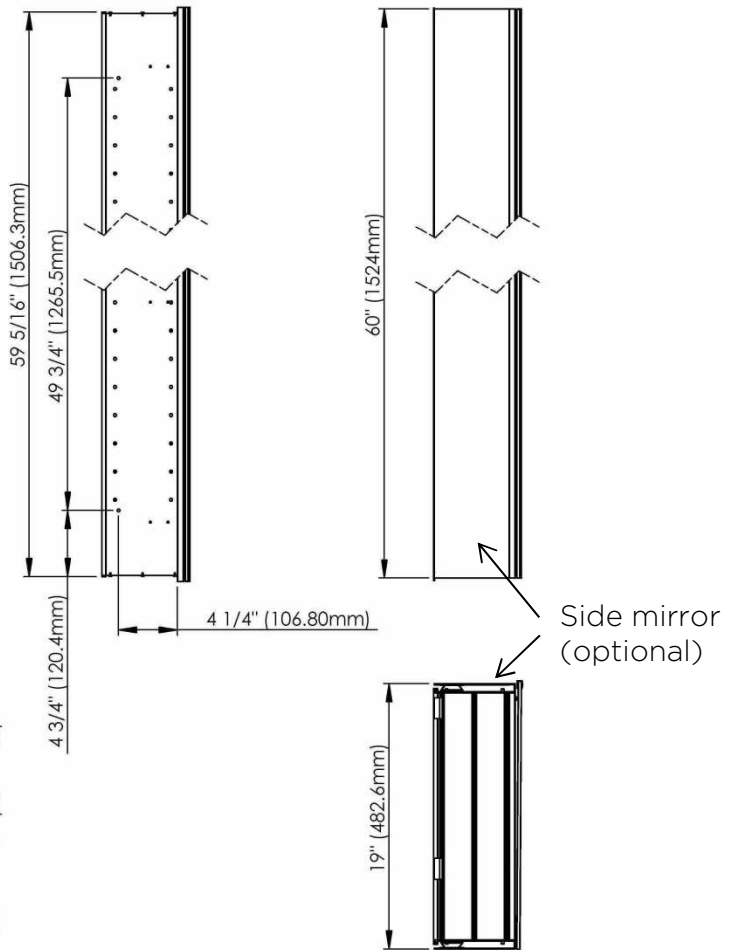

Surface Mount

7626 Winston Street
Burnaby, BC V5A 2H4
CANADA

Phone: 604 415 2422
Toll Free: 888 415 2422
Fax: 604 415 2433

info@sidler-international.com
www.sidler-international.com