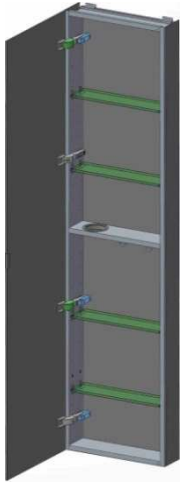

# SIDLER® Tall

	(left-hand hinge)	(right-hand hinge)
<b>Model#</b>	<b>1.805.014</b>	<b>1.805.024</b>
<b>Model</b>	<b>TL 1/19 1/4"-4"/L</b>	<b>TL 1/19 1/4"-4"/R</b>

Including:

- Styling shelf incl. hairdryer holder and accessory hooks
- Silverlasting™, double sided mirror doors
- 5 Glass shelves
- Blum soft close hinges
- Mirrored interior
- Anodized aluminum body

## Recessed

(Rough Opening 18 5/16" x 59 5/16")

# SIDLER® Tall

	(left-hand hinge)	(right-hand hinge)
<b>Model#</b>	1.805.016	1.805.026
<b>Model</b>	TL 1/19 1/4"-6"/L	TL 1/19 1/4"-6"/R

Including:

- Styling shelf incl. hairdryer holder and accessory hooks
- Silverlasting™, double sided mirror doors
- 5 Glass shelves
- Blum soft close hinges
- Mirrored interior
- Anodized aluminum body