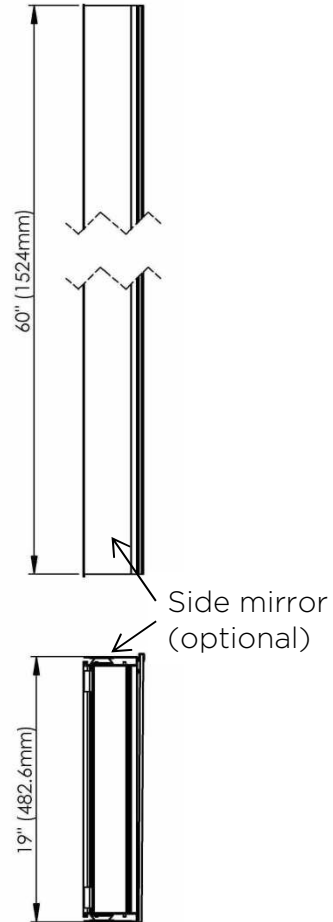

Surface Mount

7626 Winston Street
Burnaby, BC V5A 2H4
CANADA

Phone: **604 415 2422**
Toll Free: **888 415 2422**
Fax: **604 415 2433**

info@sidler-international.com
www.sidler-international.com