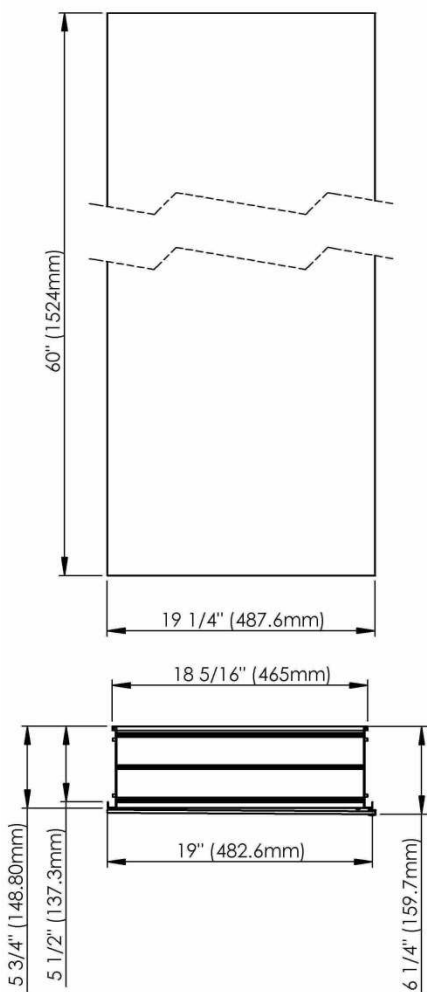

# SIDLER® Tall

	(left-hand hinge)	(right-hand hinge)
<b>Model#</b>	<b>1.805.014</b>	<b>1.805.024</b>
<b>Model</b>	<b>TL 1/19 1/4"-4"/L</b>	<b>TL 1/19 1/4"-4"/R</b>

Including:

- Styling shelf incl. hairdryer holder and accessory hooks
- Silverlasting™, double sided mirror doors
- 5 Glass shelves
- Blum soft close hinges
- Mirrored interior
- Anodized aluminum body

## Recessed

(Rough Opening 18 5/16" x 59 5/16")

# SIDLER® Tall

	(left-hand hinge)	(right-hand hinge)
<b>Model#</b>	1.805.016	1.805.026
<b>Model</b>	TL 1/19 1/4"-6"/L	TL 1/19 1/4"-6"/R

Including:

- Styling shelf incl. hairdryer holder and accessory hooks
- Silverlasting™, double sided mirror doors
- 5 Glass shelves
- Blum soft close hinges
- Mirrored interior
- Anodized aluminum body