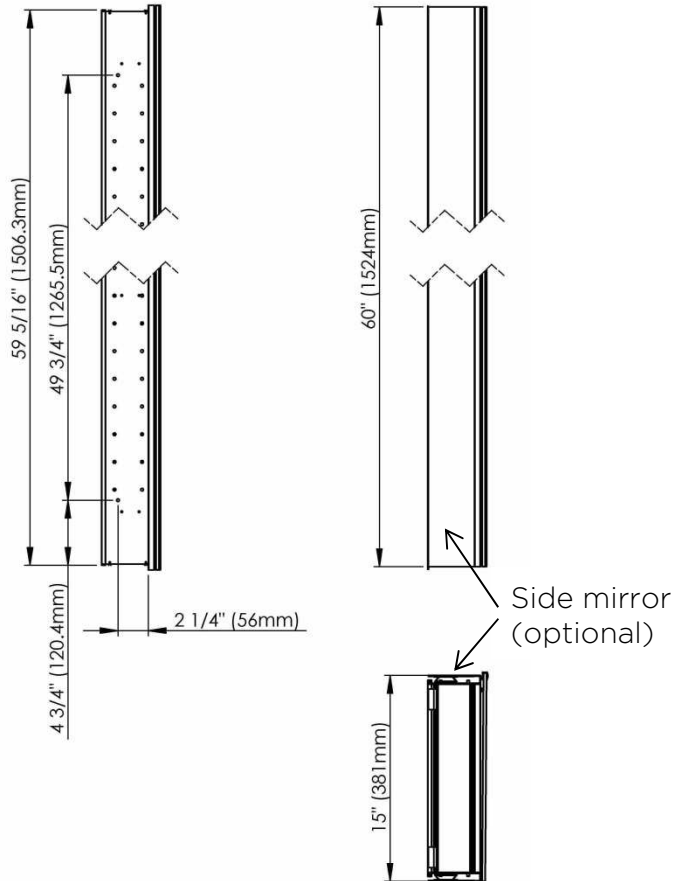

SIDLER® Tall

	(left-hand hinge)	(right-hand hinge)
Model#	1.804.014	1.804.024
Model	TL 1/15 1/4"-4"/L	TL 1/15 1/4"-4"/R

Including:

- Styling shelve incl. hairdryer holder and accessory hooks
- Silverlasting™, double sided mirror doors
- 5 Glass shelves
- Blum soft close hinges
- Mirrored interior
- Anodized aluminum body

Recessed

(Rough Opening 14 5/16" x 59 5/16")

Surface Mount

7626 Winston Street
Burnaby, BC V5A 2H4
CANADA

Phone: 604 415 2422
Toll Free: 888 415 2422
Fax: 604 415 2433

info@sidler-international.com
www.sidler-international.com

SIDLER® Tall

	(left-hand hinge)	(right-hand hinge)
Model#	1.804.016	1.804.026
Model	TL 1/15 1/4"-6"/L	TL 1/15 1/4"-6"/R

Including:

- Styling shelf incl. hairdryer holder and accessory hooks
- Silverlasting™, double sided mirror doors
- 5 Glass shelves
- Blum soft close hinges
- Mirrored interior
- Anodized aluminum body