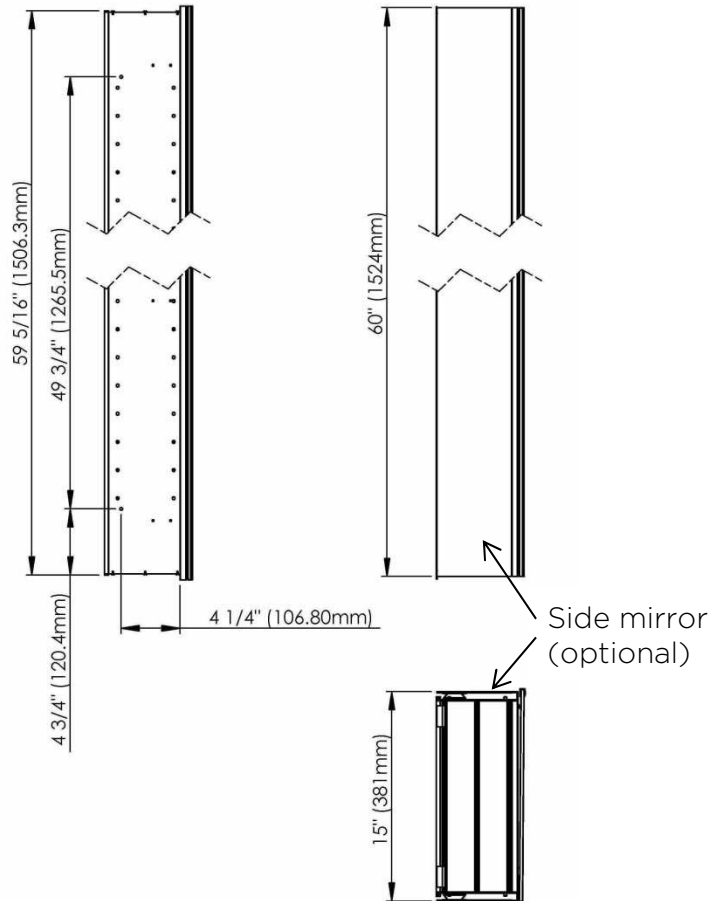

SIDLER® Tall

	(left-hand hinge)	(right-hand hinge)
Model#	1.804.014	1.804.024
Model	TL 1/15 1/4"-4"/L	TL 1/15 1/4"-4"/R

Including:

- Styling shelve incl. hairdryer holder and accessory hooks
- Silverlasting™, double sided mirror doors
- 5 Glass shelves
- Blum soft close hinges
- Mirrored interior
- Anodized aluminum body

SIDLER® Tall

	(left-hand hinge)	(right-hand hinge)
Model#	1.804.016	1.804.026
Model	TL 1/15 1/4"-6"/L	TL 1/15 1/4"-6"/R

Including:

- Styling shelf incl. hairdryer holder and accessory hooks
- Silverlasting™, double sided mirror doors
- 5 Glass shelves
- Blum soft close hinges
- Mirrored interior
- Anodized aluminum body

Recessed

(Rough Opening 14 5/16" x 59 5/16")

Surface Mount

7626 Winston Street
Burnaby, BC V5A 2H4
CANADA

Phone: 604 415 2422
Toll Free: 888 415 2422
Fax: 604 415 2433

info@sidler-international.com
www.sidler-international.com