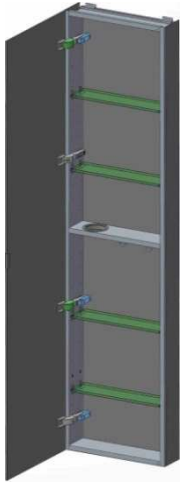

SIDLER® Tall

	(left-hand hinge)	(right-hand hinge)
Model#	1.804.014	1.804.024
Model	TL 1/15 1/4"-4"/L	TL 1/15 1/4"-4"/R

Including:

- Styling shelve incl. hairdryer holder and accessory hooks
- Silverlasting™, double sided mirror doors
- 5 Glass shelves
- Blum soft close hinges
- Mirrored interior
- Anodized aluminum body

Recessed

(Rough Opening 14 5/16" x 59 5/16")

Surface Mount

7626 Winston Street
Burnaby, BC V5A 2H4
CANADA

Phone: 604 415 2422
Toll Free: 888 415 2422
Fax: 604 415 2433

info@sidler-international.com
www.sidler-international.com

SIDLER® Tall

	(left-hand hinge)	(right-hand hinge)
Model#	1.804.016	1.804.026
Model	TL 1/15 1/4"-6"/L	TL 1/15 1/4"-6"/R

Including:

- Styling shelf incl. hairdryer holder and accessory hooks
- Silverlasting™, double sided mirror doors
- 5 Glass shelves
- Blum soft close hinges
- Mirrored interior
- Anodized aluminum body