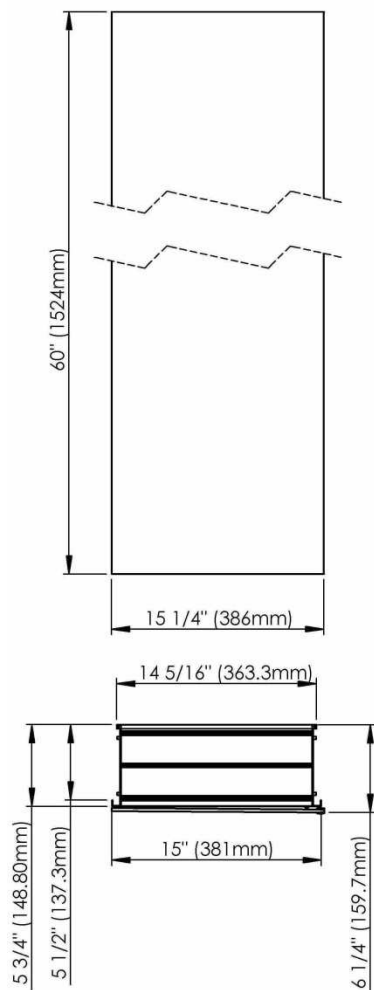

SIDLER® Tall

	(left-hand hinge)	(right-hand hinge)
Model#	1.804.014	1.804.024
Model	TL 1/15 1/4"-4"/L	TL 1/15 1/4"-4"/R

Including:

- Styling shelve incl. hairdryer holder and accessory hooks
- Silverlasting™, double sided mirror doors
- 5 Glass shelves
- Blum soft close hinges
- Mirrored interior
- Anodized aluminum body

Recessed

(Rough Opening 14 5/16" x 59 5/16")

Surface Mount

7626 Winston Street
Burnaby, BC V5A 2H4
CANADA

Phone: 604 415 2422
Toll Free: 888 415 2422
Fax: 604 415 2433

info@sidler-international.com
www.sidler-international.com

SIDLER® Tall

	(left-hand hinge)	(right-hand hinge)
Model#	1.804.016	1.804.026
Model	TL 1/15 1/4"-6"/L	TL 1/15 1/4"-6"/R

Including:

- Styling shelf incl. hairdryer holder and accessory hooks
- Silverlasting™, double sided mirror doors
- 5 Glass shelves
- Blum soft close hinges
- Mirrored interior
- Anodized aluminum body