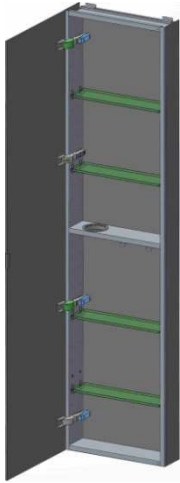

SIDLER® Tall

	(left-hand hinge)	(right-hand hinge)
Model#	1.804.014	1.804.024
Model	TL 1/15 1/4"-4"/L	TL 1/15 1/4"-4"/R

Including:

- Styling shelve incl. hairdryer holder and accessory hooks
- Silverlasting™, double sided mirror doors
- 5 Glass shelves
- Blum soft close hinges
- Mirrored interior
- Anodized aluminum body

Recessed

(Rough Opening 14 5/16" x 59 5/16")

Surface Mount

7626 Winston Street
Burnaby, BC V5A 2H4
CANADA

Phone: 604 415 2422
Toll Free: 888 415 2422
Fax: 604 415 2433

info@sidler-international.com
www.sidler-international.com

SIDLER® Tall

	(left-hand hinge)	(right-hand hinge)
Model#	1.804.016	1.804.026
Model	TL 1/15 1/4"-6"/L	TL 1/15 1/4"-6"/R

Including:

- Styling shelf incl. hairdryer holder and accessory hooks
- Silverlasting™, double sided mirror doors
- 5 Glass shelves
- Blum soft close hinges
- Mirrored interior
- Anodized aluminum body