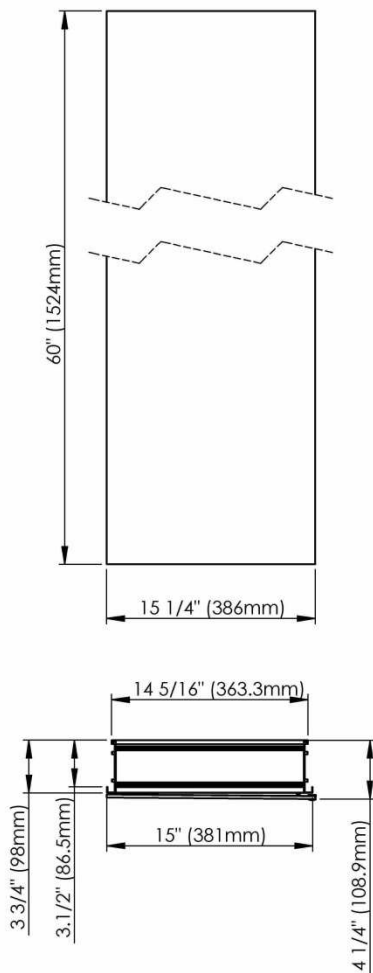

SIDLER® Tall

	(left-hand hinge)	(right-hand hinge)
Model#	1.804.014	1.804.024
Model	TL 1/15 1/4"-4"/L	TL 1/15 1/4"-4"/R

Including:

- Styling shelve incl. hairdryer holder and accessory hooks
- Silverlasting™, double sided mirror doors
- 5 Glass shelves
- Blum soft close hinges
- Mirrored interior
- Anodized aluminum body

Recessed

(Rough Opening 14 5/16" x 59 5/16")

Surface Mount

7626 Winston Street
Burnaby, BC V5A 2H4
CANADA

Phone: 604 415 2422
Toll Free: 888 415 2422
Fax: 604 415 2433

info@sidler-international.com
www.sidler-international.com

SIDLER® Tall

	(left-hand hinge)	(right-hand hinge)
Model#	1.804.016	1.804.026
Model	TL 1/15 1/4"-6"/L	TL 1/15 1/4"-6"/R

Including:

- Styling shelf incl. hairdryer holder and accessory hooks
- Silverlasting™, double sided mirror doors
- 5 Glass shelves
- Blum soft close hinges
- Mirrored interior
- Anodized aluminum body