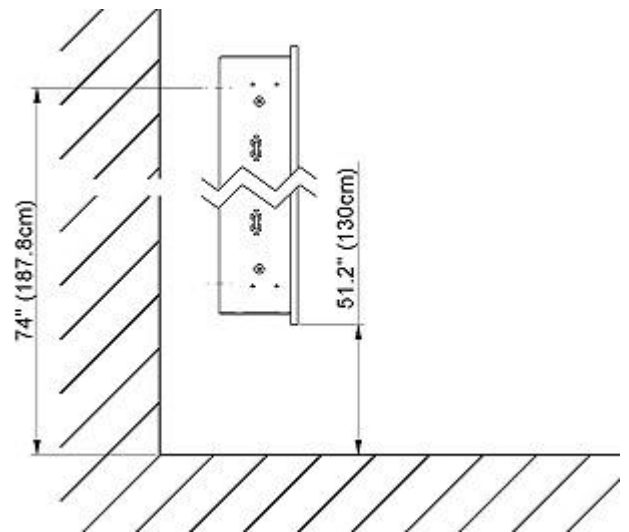

surface mount