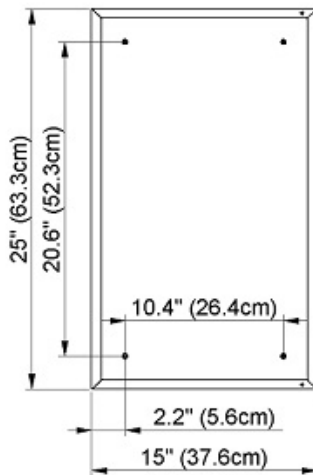

surface mount