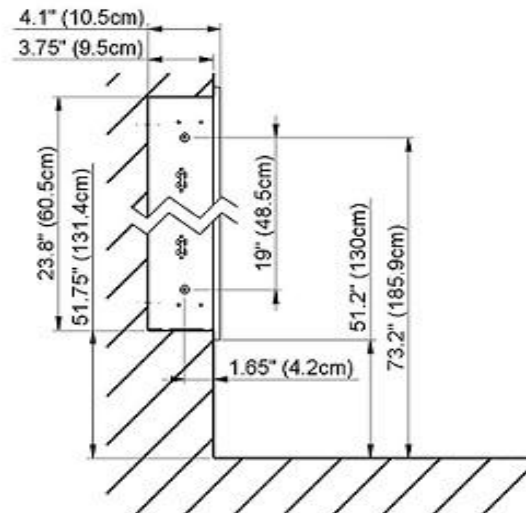

recessed

Steel metal cabinet
Hinge on the left or right
3 adjustable glass trays
1 cosmetic box, 1 cosmetic mirror

Cabinet de tôle
Gond à gauche ou à droite
3 tablettes en verre réglables
1 cassette de beauté, 1 miror grossissant

Rough opening : 24" (61cm) x 14.2" (36.1cm)

The dimensions in centimetres/inches go with the reservation of the factory tolerance, later modifications if necessary as well as further possibilities of installation. The responsibility for consequences of incorrect and incomplete dimensions is out of question.

Les dimensions en centimètre/inches s'entendent sous réserve des tolérances d'usine, d'éventuelles modifications ultérieures, de même que de nouvelles possibilités de montage. La responsabilité ne peut être engagée en cas de cotes manquantes ou erronées.