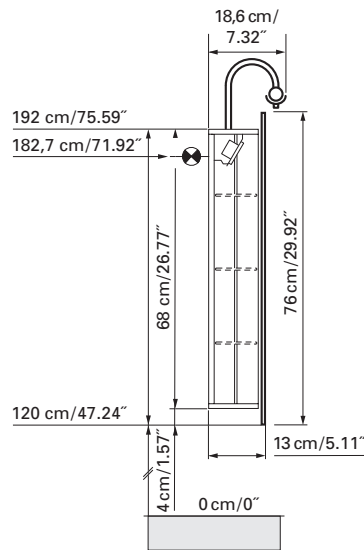

# SIDLER

Edition  
Edition

08-2011

Mirror cabinet  
Armoire de toilette

AX 3/150/L H100

SIDLER No.: 1'215'000 anodized / anodisé  
1'215'005 white / blanche

SIDLER International Ltd.

Made in Switzerland  
#205-2999 Underhill Avenue, Burnaby, BC V5A 3C2, Canada  
www.sidler-international.com

Fastening hole below  
Trous de fixation en bas

Aluminium case

Door in the center hinge on the left

2 halogen lamps 100 watt

2 sockets

3 adjustable glass trays per shelf

1 cosmetic box, 1 cosmetic mirror

Boîtier en aluminium

The dimensions in centimetres/inches go with the reservation of the factory tolerance, later modifications if necessary as well as further possibilities of installation. The responsibility for consequences of incorrect and incomplete dimensions is out of question.