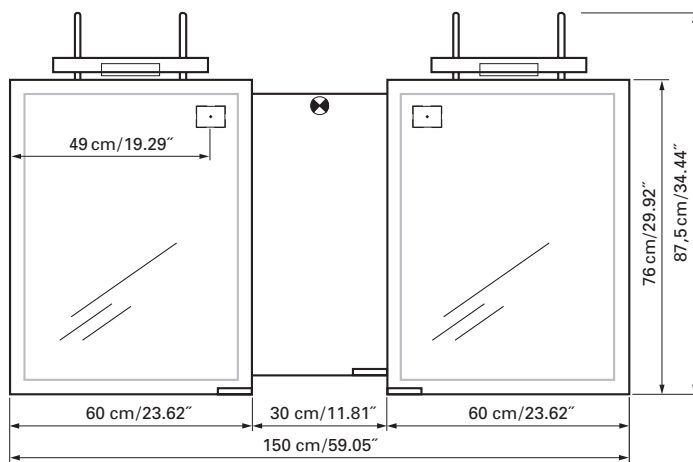

# SIDLER

Edition  
Edition

08-2011

Mirror cabinet  
Armoire de toilette

AX 3/150/L H100

SIDLER No.: 1'215'000 anodized / anodisé  
1'215'005 white / blanche

SIDLER International Ltd.

Made in Switzerland  
#205-2999 Underhill Avenue, Burnaby, BC V5A 3C2, Canada  
www.sidler-international.com

Fastening hole below  
Trous de fixation en bas

Aluminium case

Door in the center hinge on the left

2 halogen lamps 100 watt

2 sockets

3 adjustable glass trays per shelf

1 cosmetic box, 1 cosmetic mirror

Boîtier en aluminium