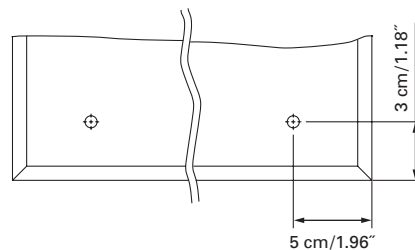

Fastening hole below  
Trous de fixation en bas

Aluminium case

Door in the center hinge on the left

2 halogen lamps 100 watt

2 sockets

3 adjustable glass trays per shelf

1 cosmetic box, 1 cosmetic mirror

Boîtier en aluminium