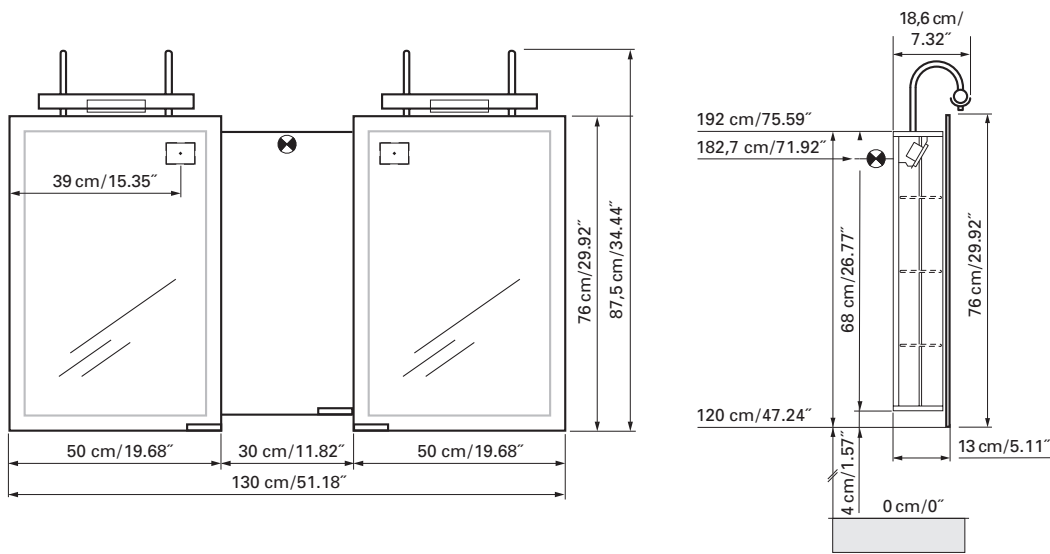

# axara

Edition  
Edition

08-2011

Mirror cabinet  
Armoire de toilette

AX 3/130/L H100

SIDLER No.: 1'213'000 anodized / anodisé  
1'213'005 white / blanche

SIDLER International Ltd.

Made in Switzerland  
#205-2999 Underhill Avenue, Burnaby, BC V5A 3C2, Canada  
www.sidler-international.com

Fastening hole below  
Trous de fixation en bas

Aluminium case

Door in the center hinge on the left

2 halogen lamps 100 watt

2 sockets

3 adjustable glass trays per shelf

1 cosmetic box, 1 cosmetic mirror

Boîtier en aluminium

Porte au centre avec gonds à gauche

2 lampes halogènes 100 Watt

2 prises

3 tablettes en verre réglables par élément

1 cassette de beauté, 1 miroir grossissant

Electrical installation shall be performed

by a qualified licensed electrician