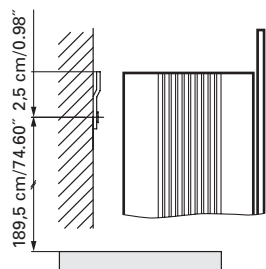

Installation support
Support de montage

Fastening hole below
Trous de fixation en bas

Aluminium case

3 adjustable glass trays per shelf
1 cosmetic box, 1 cosmetic mirror

Boîtier en aluminium

*3 tablettes en verre réglables par élément
1 cassette de beauté, 1 miroir grossissant*

The dimensions in centimetres/inches go with the reservation of the factory tolerance, later modifications if necessary as well as further possibilities of installation. The responsibility for consequences of incorrect and incomplete dimensions is out of question.