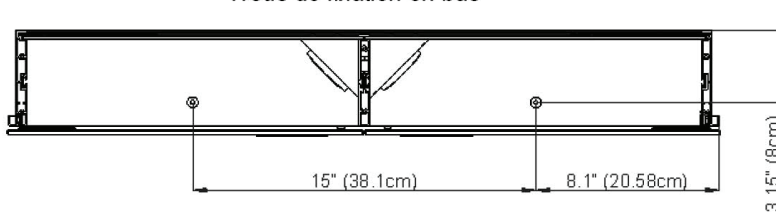

Diamando

Edition
Edition

08-2011

Mirror cabinet
de toilette

DM 2/31 1/4"
SIDLER No.: 1'408'000

SIDLER International Ltd.
Made in Switzerland

#205-2999 Underhill Avenue, Burnaby, BC V5A 3C2
www.sidler-international.com

Electrical connection
Raccord électrique
 Socket
Prise de courant

Fastening hole below
Trous de fixation en bas

Fastening hole above
Trous de fixation en au-dessus

Rough opening : 30.75 x 30.5

Aluminium case
2 fluorescent lamps T5 14 watt
self-ballasted lamp
2 sockets
6 adjustable glass trays
1 cosmetic box, 1 cosmetic mirror