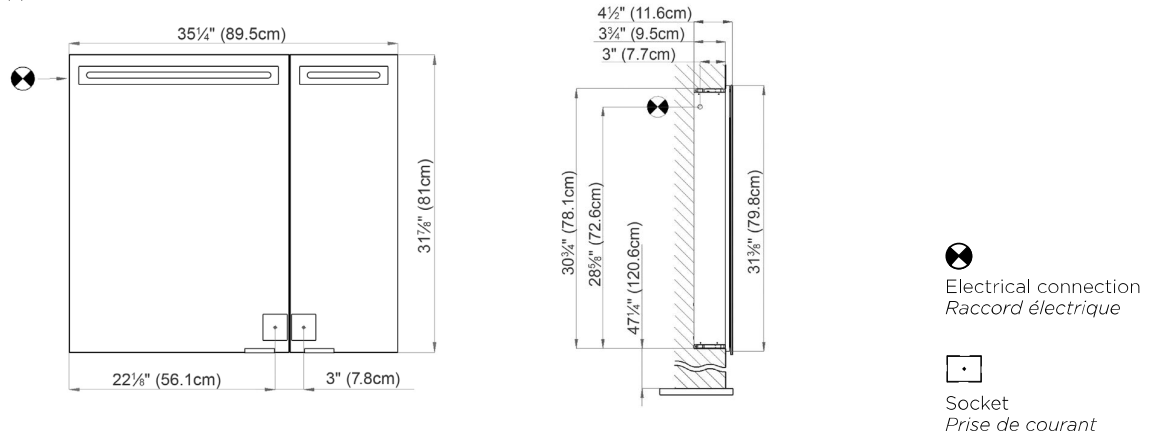

LED

SIDLER
is Leidenschaft

Mirror Cabinet
Armoire de toilette

LED 2/35 1/4"/L AS
SIDLER No.: 1.709.010

SIDLER International Ltd.
Made in Switzerland
Vancouver, BC
www.sidler-international.com

Recessed Application

Fastening hole below
Trous de fixation en bas

Fastening hole above
Trous de fixation en au-dessus

Rough opening: 30 3/4 x 34 1/2

Aluminium case
2 LED strip 26W
Dimmable,
1-10V low voltage dimmer switch required
2 socket
6 adjustable glass trays
1 cosmetic box, 1 cosmetic mirror

Boîtier en aluminium
2 LED bande 26W
Graduable,
variateur 1-10V, fourni et monté par vos soins
2 prise
6 étagères en verre réglables
1 boîte cosmétique, 1 miroir à loupe

Electrical installation shall be performed
by a qualified licensed electrician

*Des installations électriques doivent être faites
par un électricien qualifié avec une licence*

Surface Mount

The dimensions in centimetres/inches go with the reservation of the factory tolerance, later modifications if necessary as well as further possibilities of installation. The responsibility for consequences of incorrect and incomplete dimensions is out of question.