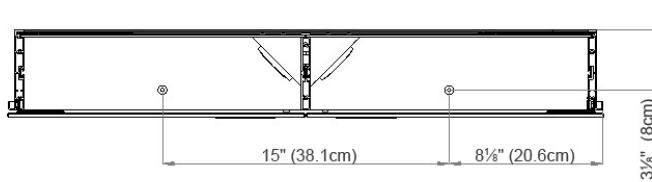

LED

SIDLER
is Leidenschaft

Mirror Cabinet
Armoire de toilette

LED 2/31 1/4"
SIDLER No.: 1.708.000

SIDLER International Ltd.
Made in Switzerland
Vancouver, BC
www.sidler-international.com

Recessed Application

 Electrical connection
Raccord électrique

 Socket
Prise de courant

Fastening hole below
Trous de fixation en bas

Fastening hole above
Trous de fixation en au-dessus

Rough opening: 30 3/4 x 30 1/2

Aluminium case
2 LED strip 23W
Dimmable,
1-10V low voltage dimmer switch required
2 socket
6 adjustable glass trays
1 cosmetic box, 1 cosmetic mirror

Boîtier en aluminium
2 LED bande 23W
Graduable,
variateur 1-10V, fourni et monté par vos soins
2 prise
6 étagères en verre réglables
1 boîte cosmétique, 1 miroir à loupe

Electrical installation shall be performed
by a qualified licensed electrician