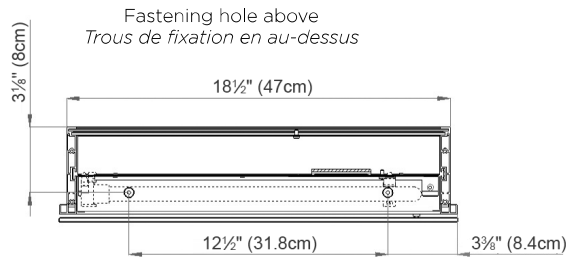

Recessed Application

Electrical connection  
*Raccord électrique*

Socket  
*Prise de courant*

Fastening hole below  
*Trous de fixation en bas*

Fastening hole above  
*Trous de fixation en au-dessus*

Aluminium case  
Hinge on the left  
LED strip 13W  
Dimmable,  
1-10V low voltage dimmer switch required  
1 socket  
3 adjustable glass trays  
1 cosmetic box, 1 cosmetic mirror

*Boîtier en aluminium*  
*Charnière à gauche*  
*LED bande 10W*  
*Graduable,*  
*variateur 1-10V, fourni et monté par vos soins*  
*1 prise*  
*3 étagères en verre réglables*  
*1 boîte cosmétique, 1 miroir à loupe*

Surface Mount

The dimensions in centimetres/inches go with the reservation of the factory tolerance, later modifications if necessary as well as further possibilities of installation. The responsibility for consequences of incorrect and incomplete dimensions is out of question.