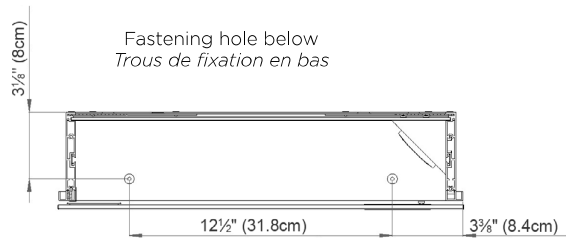

LED

**SIDLER**  
*is Leidenschaft*

Mirror Cabinet  
*Armoire de toilette*

LED 1/19 1/4"/L  
SIDLER No.: 1.705.010

SIDLER International Ltd.  
Made in Switzerland  
Vancouver, BC  
www.sidler-international.com

Recessed Application

Electrical connection  
*Raccord électrique*

Socket  
*Prise de courant*

Fastening hole below  
*Trous de fixation en bas*

Fastening hole above  
*Trous de fixation en au-dessus*

Aluminium case  
Hinge on the left  
LED strip 13W  
Dimmable,  
1-10V low voltage dimmer switch required  
1 socket  
3 adjustable glass trays  
1 cosmetic box, 1 cosmetic mirror

*Boîtier en aluminium*  
*Charnière à gauche*  
*LED bande 10W*  
*Graduable,*  
*variateur 1-10V, fourni et monté par vos soins*  
*1 prise*  
*3 étagères en verre réglables*  
*1 boîte cosmétique, 1 miroir à loupe*

Surface Mount

The dimensions in centimetres/inches go with the reservation of the factory tolerance, later modifications if necessary as well as further possibilities of installation. The responsibility for consequences of incorrect and incomplete dimensions is out of question.