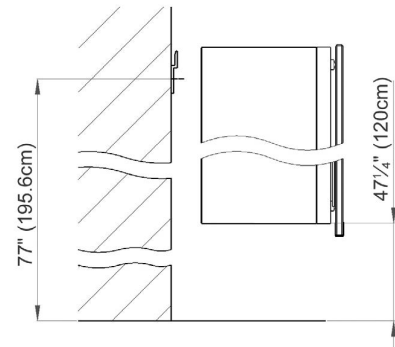

Recessed Application

Electrical connection  
*Raccord électrique*

Socket  
*Prise de courant*

Fastening hole below  
*Trous de fixation en bas*

Fastening hole above  
*Trous de fixation en au-dessus*

Aluminium case  
Hinge on the left  
LED strip 13W  
Dimmable,  
1-10V low voltage dimmer switch required  
1 socket  
3 adjustable glass trays  
1 cosmetic box, 1 cosmetic mirror

*Boîtier en aluminium*  
*Charnière à gauche*  
*LED bande 10W*  
*Graduable,*  
*variateur 1-10V, fourni et monté par vos soins*  
*1 prise*  
*3 étagères en verre réglables*  
*1 boîte cosmétique, 1 miroir à loupe*

Surface Mount

The dimensions in centimetres/inches go with the reservation of the factory tolerance, later modifications if necessary as well as further possibilities of installation. The responsibility for consequences of incorrect and incomplete dimensions is out of question.